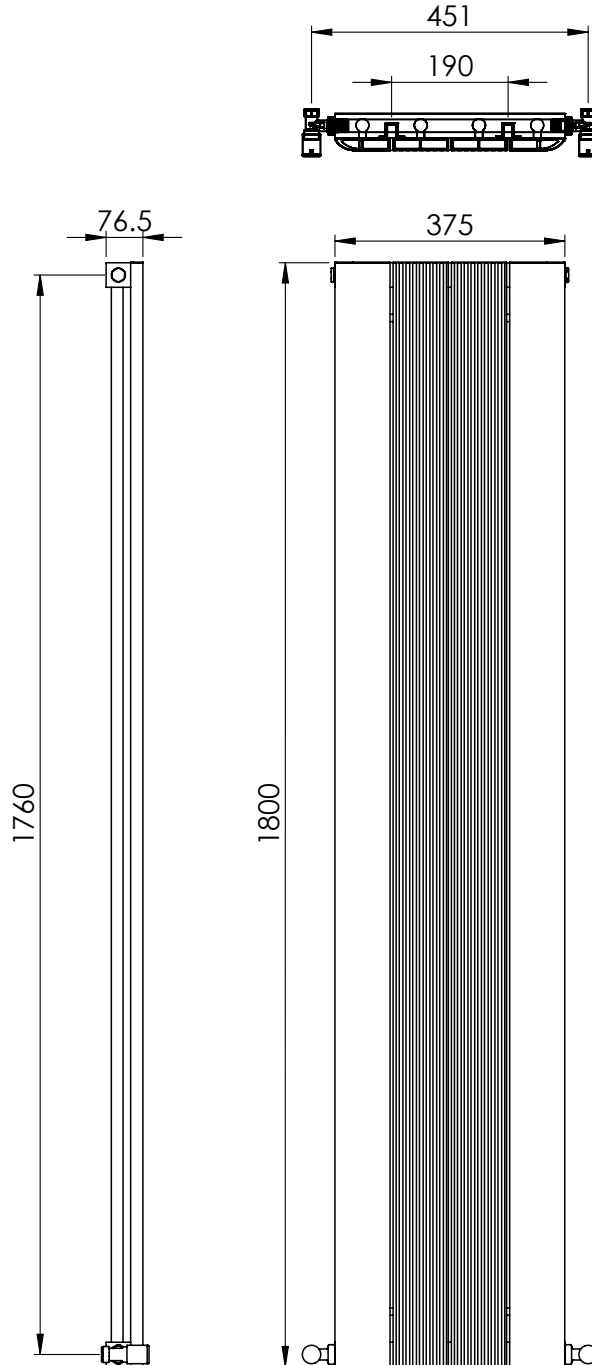

Alumina 1800 x 375mm Single Panel Vertical Radiator (Heating Only) ALV-180375AT

Specification

Finish	Anthracite
Dimensions	1800(h) x 375(w) x 76.5(d) mm
Weight	7.9kg
BTU Output/Hr	3835
Watts @ $\Delta T50^{\circ}C$	1124
Bars	4
Pipe Centres	-
Electric Element Wattage	-
End to End Connections	375mm
Radiator Columns	-
Material	Aluminium

All heat outputs are shown at $50^{\circ}C \Delta t$ in compliance with BSEN442. Watts and Btu's apply to Heating and Dual Fuel only.

Key Features + Benefits

Certifications + Approvals

Alumina 1800 x 375mm Single Panel Vertical Radiator (Heating Only) ALV-180375AT

*Dual energy models require a conversion-tee, consult relevant drawing for details.