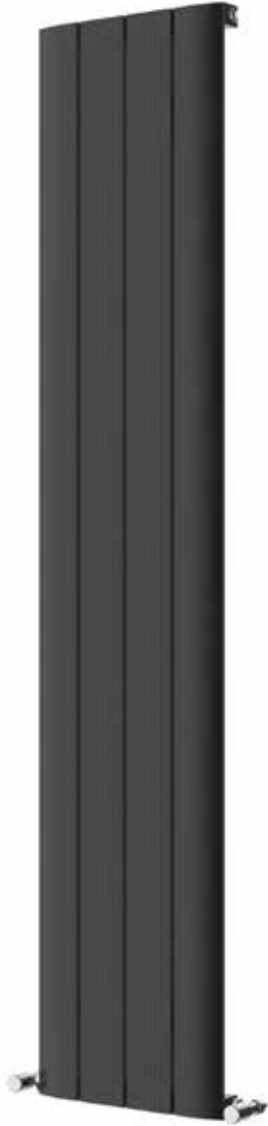

Alumina 1800 x 375mm Single Panel Vertical Radiator (Heating Only) ALV-180375AT

Specification

Finish	Anthracite
Dimensions	1800(h) x 375(w) x 76.5(d) mm
Weight	7.9kg
BTU Output/Hr	3835
Watts @ $\Delta T50^{\circ}C$	1124
Bars	4
Pipe Centres	-
Electric Element Wattage	-
End to End Connections	375mm
Radiator Columns	-
Material	Aluminium

All heat outputs are shown at $50^{\circ}C \Delta t$ in compliance with BSEN442. Watts and Btu's apply to Heating and Dual Fuel only.

Key Features + Benefits

Certifications + Approvals

Alumina 1800 x 375mm Single Panel Vertical Radiator (Heating Only) ALV-180375AT

*Dual energy models require a conversion-tee, consult relevant drawing for details.