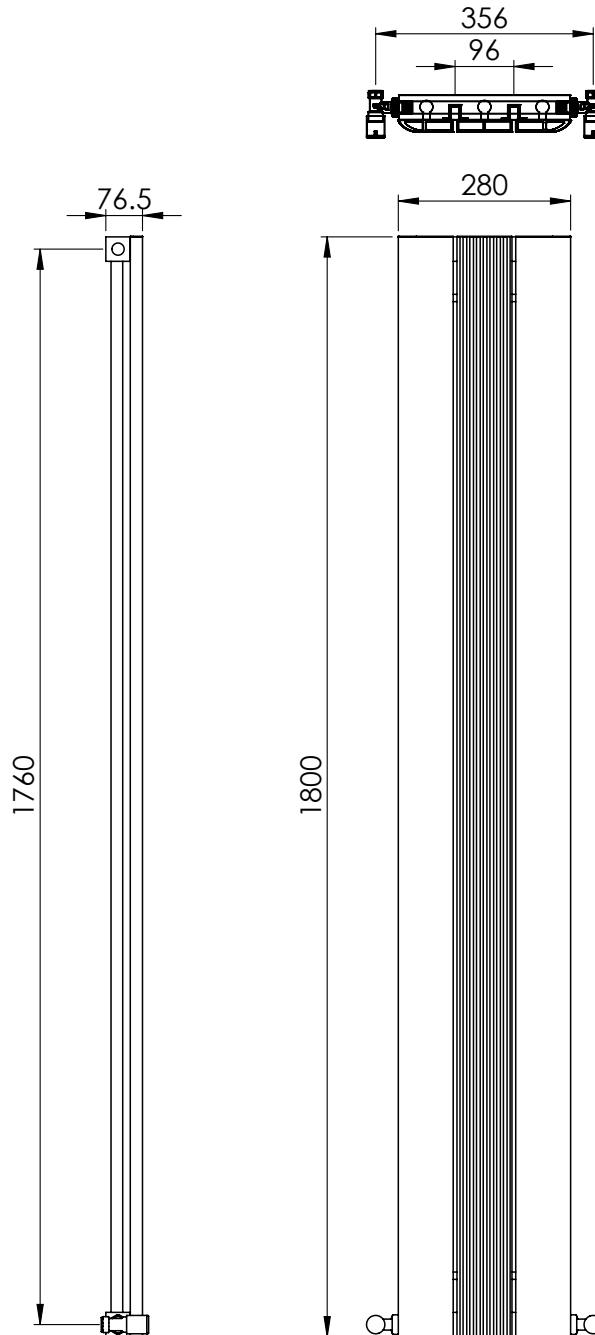

Alumina 1800 x 280mm Single Panel Vertical Radiator (Heating Only) ALV-180280WH

Specification

Finish	White
Dimensions	1800(h) x 280(w) x 76.5(d) mm
Weight	5.5kg
BTU Output/Hr	2876
Watts @ $\Delta T50^{\circ}\text{C}$	843
Bars	3
Pipe Centres	-
Electric Element Wattage	-
End to End Connections	280mm
Radiator Columns	-
Material	Aluminium

All heat outputs are shown at 50°C Δt in compliance with BSEN442. Watts and Btu's apply to Heating and Dual Fuel only.

Key Features + Benefits

Certifications + Approvals

Alumina 1800 x 280mm Single Panel Vertical Radiator (Heating Only) ALV-180280WH

All information on the data sheet is correct at the time of publication. All measurements are approximate and subject to standard tolerances.