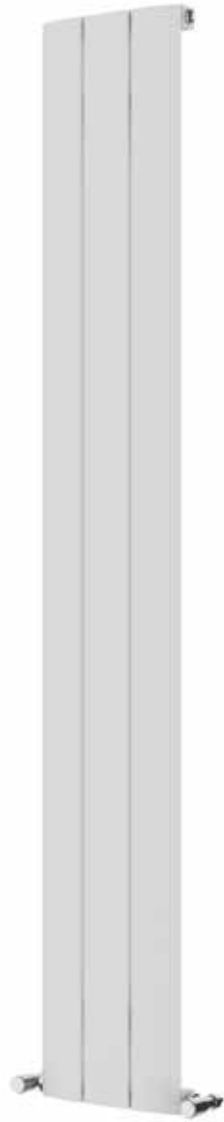

Alumina 1800 x 280mm Single Panel Vertical Radiator (Heating Only) ALV-180280WH

Specification

Finish	White
Dimensions	1800(h) x 280(w) x 76.5(d) mm
Weight	5.5kg
BTU Output/Hr	2876
Watts @ $\Delta T50^{\circ}\text{C}$	843
Bars	3
Pipe Centres	-
Electric Element Wattage	-
End to End Connections	280mm
Radiator Columns	-
Material	Aluminium

All heat outputs are shown at 50°C Δt in compliance with BSEN442. Watts and Btu's apply to Heating and Dual Fuel only.

Key Features + Benefits

Certifications + Approvals

Alumina 1800 x 280mm Single Panel Vertical Radiator (Heating Only) ALV-180280WH