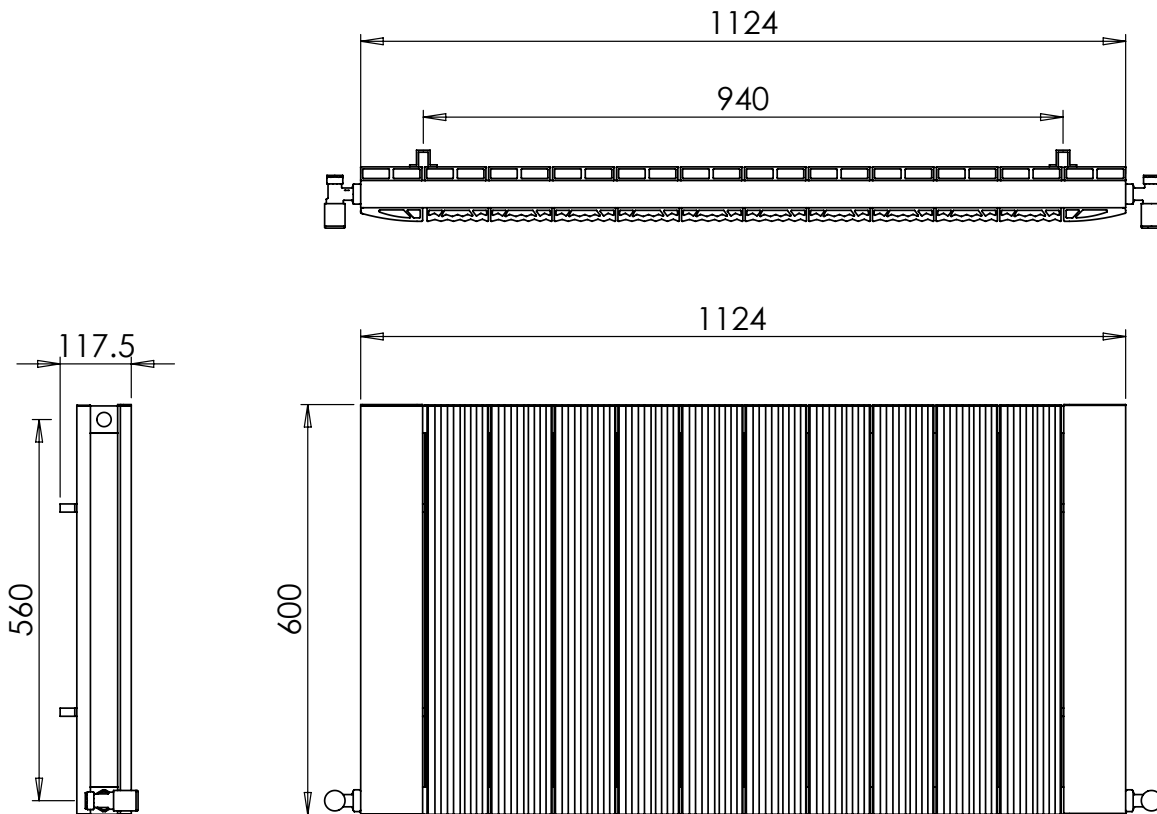

Alumina 600 x 1124mm Double Panel Horizontal Radiator (Heating Only) ALHDP-0601124WH

*Dual energy models require a conversion-tee, consult relevant drawing for details.

Vogue (UK) Ltd
Strawberry Lane, Willenhall, West Midlands, WV13 3RS. Technical Support – Tel: +44(0) 1902 387000 Email: sales@vogueuk.co.uk

All information on the data sheet is correct at the time of publication. All measurements are approximate and subject to standard tolerances.