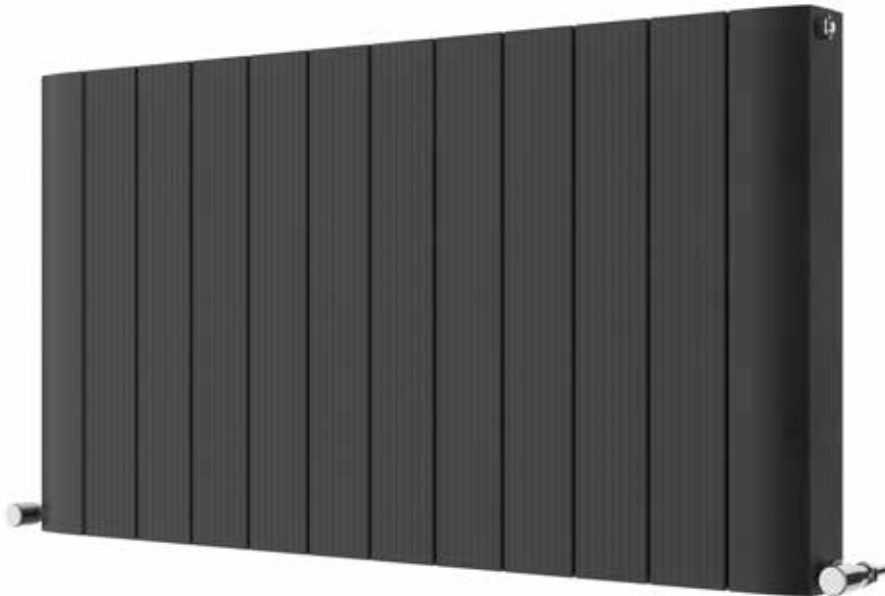

Alumina 600 x 1124mm Double Panel Horizontal Radiator (Heating Only)

ALHDP-0601124AT

Specification

Finish	Anthracite
Dimensions	600(h) x 1124(w) x 117.5(d) mm
Weight	13.6kg
BTU Output/Hr	5643
Watts @ $\Delta T50^{\circ}C$	1654
Bars	12
Pipe Centres	-
Electric Element Wattage	-
End to End Connections	1124mm
Radiator Columns	-
Material	Aluminium

All heat outputs are shown at $50^{\circ}C \Delta t$ in compliance with BSEN442. Watts and Btu's apply to Heating and Dual Fuel only.

Key Features + Benefits

Years Guarantee

Aluminium

Certifications + Approvals

Vogue (UK) Ltd

Strawberry Lane, Willenhall, West Midlands, WV13 3RS. Technical Support – Tel: +44(0) 1902 387000 Email: sales@vogueuk.co.uk

All information on the data sheet is correct at the time of publication. All measurements are approximate and subject to standard tolerances.