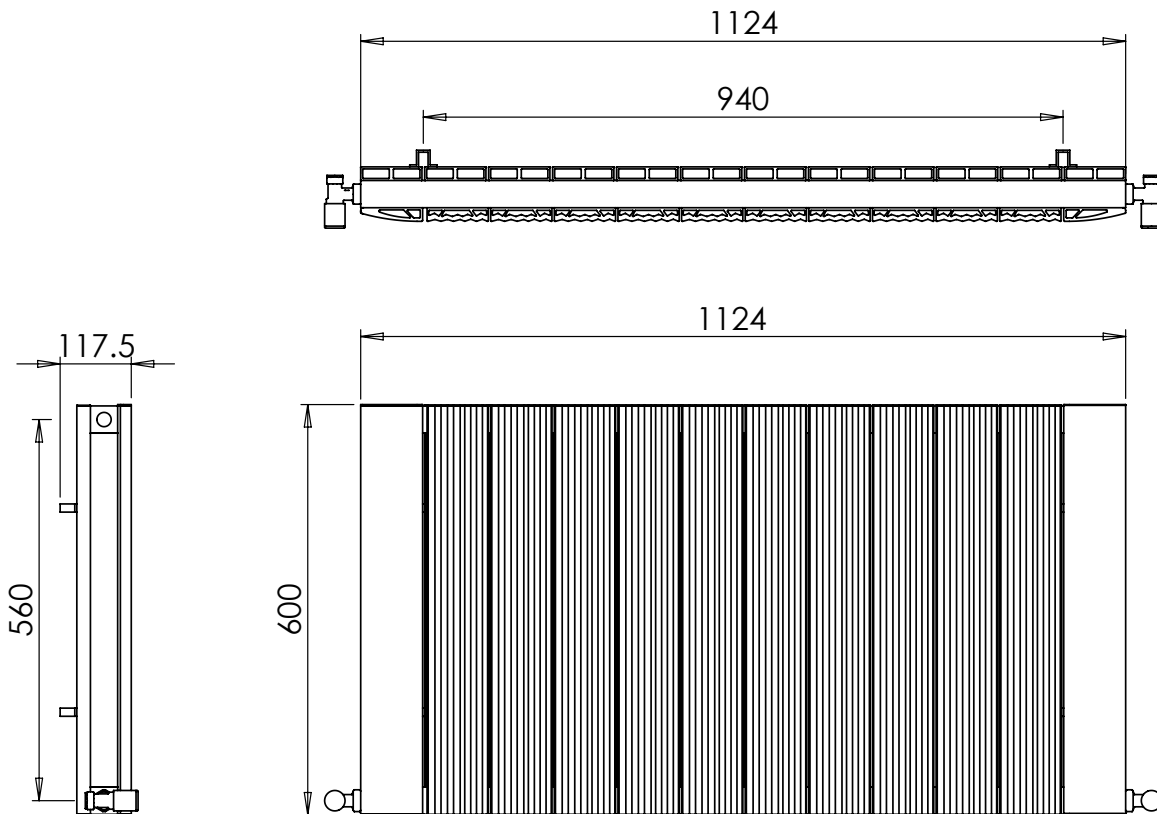

#### Specification

|                               |                                |
|-------------------------------|--------------------------------|
| Finish                        | Anthracite                     |
| Dimensions                    | 600(h) x 1124(w) x 117.5(d) mm |
| Weight                        | 13.6kg                         |
| BTU Output/Hr                 | 5643                           |
| Watts @ $\Delta T50^{\circ}C$ | 1654                           |
| Bars                          | 12                             |
| Pipe Centres                  | -                              |
| Electric Element Wattage      | -                              |
| End to End Connections        | 1124mm                         |
| Radiator Columns              | -                              |
| Material                      | Aluminium                      |

### Alumina 600 x 1124mm Double Panel Horizontal Radiator (Heating Only) ALHDP-0601124AT

\*Dual energy models require a conversion-tee, consult relevant drawing for details.