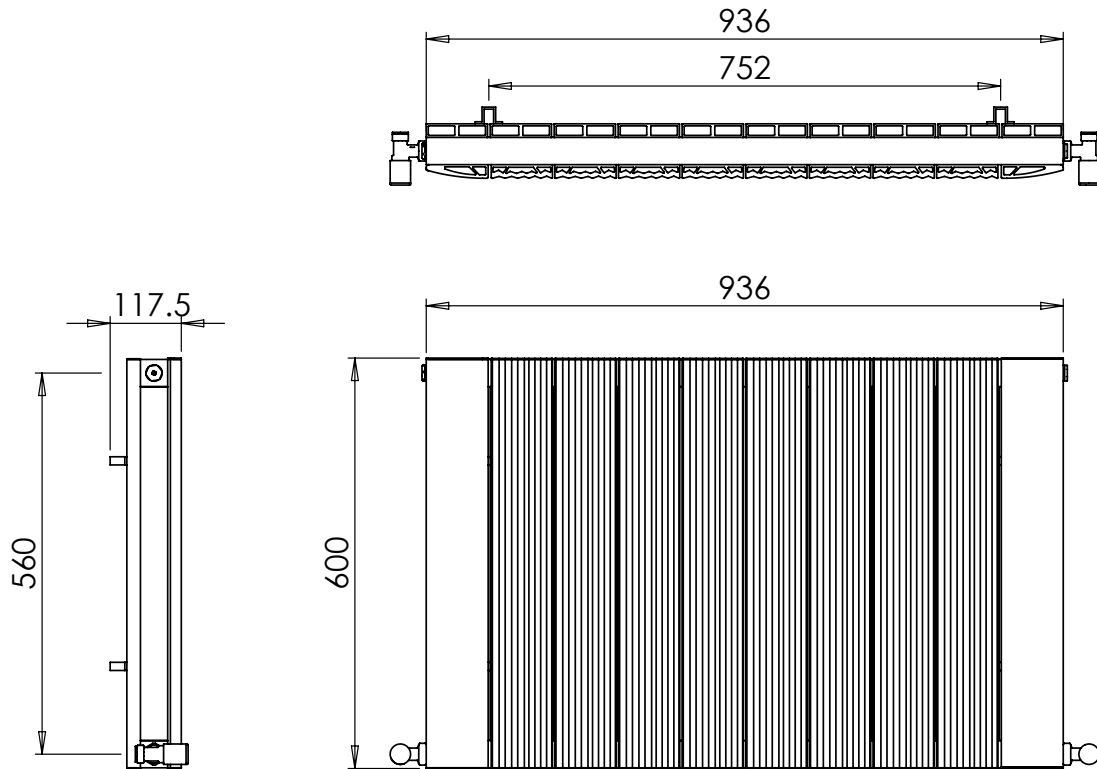

Alumina 600 x 936mm Double Panel Horizontal Radiator (Heating Only)

ALHDP-0600936AT

Specification

Finish	Anthracite
Dimensions	600(h) x 936(w) x 117.5(d) mm
Weight	11.4kg
BTU Output/Hr	4780
Watts @ Δ T50°C	1401
Bars	10
Pipe Centres	–
Electric Element Wattage	–
End to End Connections	936mm
Radiator Columns	–
Material	Aluminium

All heat outputs are shown at 50°C Δ t in compliance with BSEN442. Watts and Btu's apply to Heating and Dual Fuel only.

Key Features + Benefits

Certifications + Approvals

Alumina 600 x 936mm Double Panel Horizontal Radiator (Heating Only) ALHDP-0600936AT