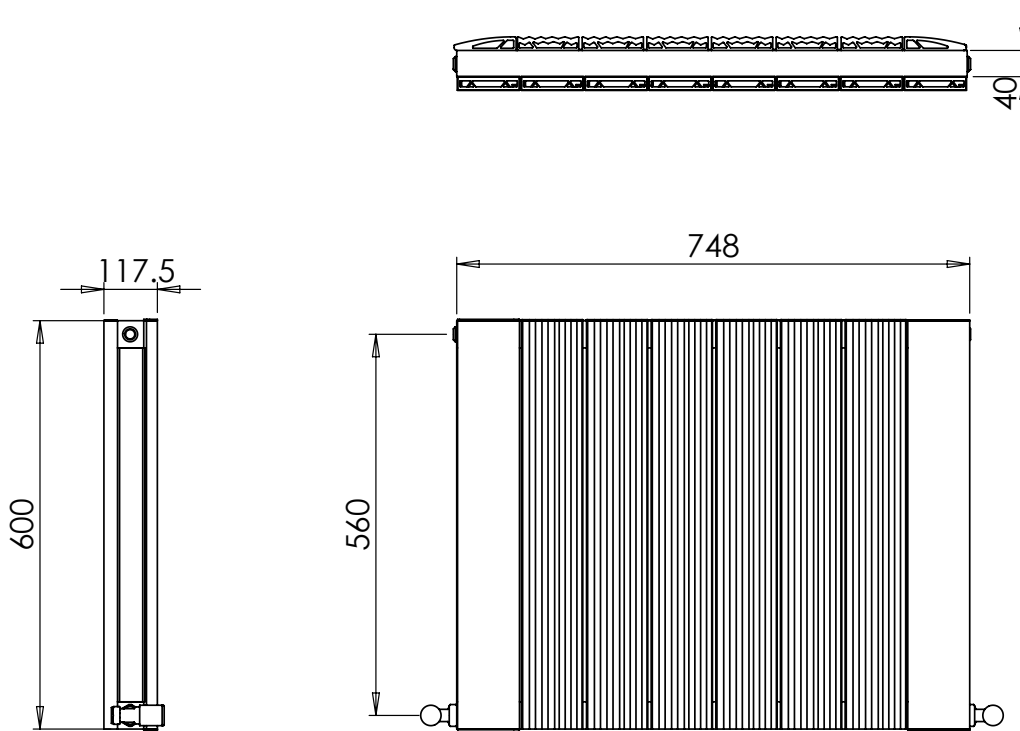

Alumina 600 x 748mm Double Panel Horizontal Radiator (Heating Only)

ALHDP-0600748WH

*Dual energy models require a conversion-tee, consult relevant drawing for details.

Vogue (UK) Ltd

Strawberry Lane, Willenhall, West Midlands, WV13 3RS. Technical Support – Tel: +44(0) 1902 387000 Email: sales@vogueuk.co.uk

All information on the data sheet is correct at the time of publication. All measurements are approximate and subject to standard tolerances.