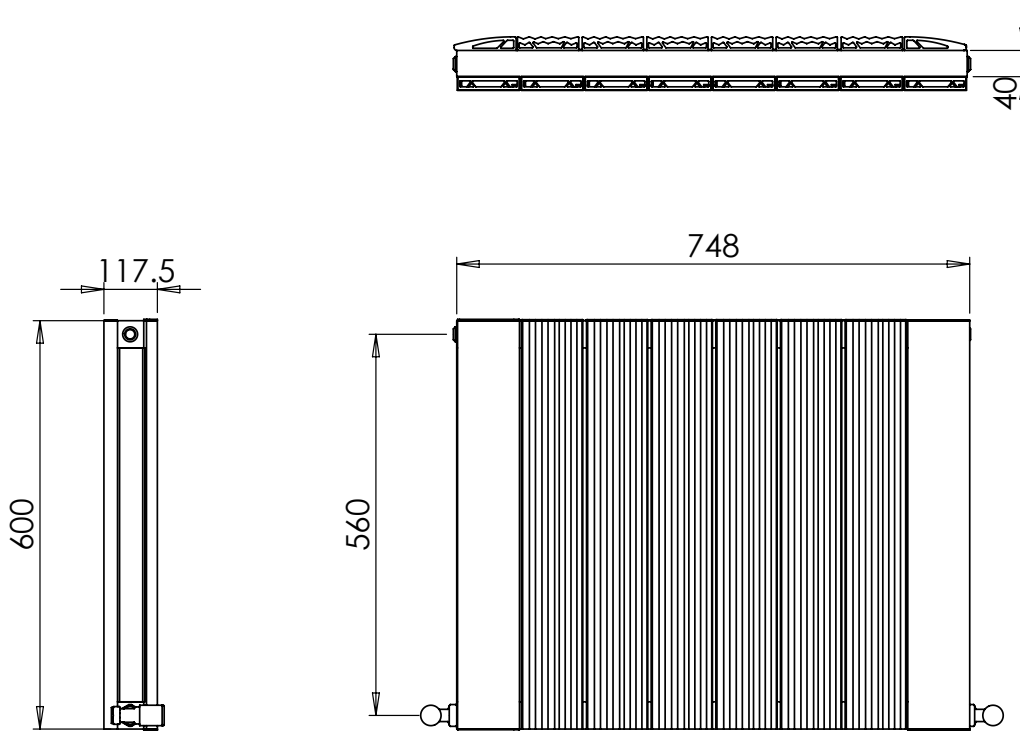

Alumina 600 x 748mm Double Panel Horizontal Radiator (Heating Only)

ALHDP-0600748AT

*Dual energy models require a conversion-tee, consult relevant drawing for details.