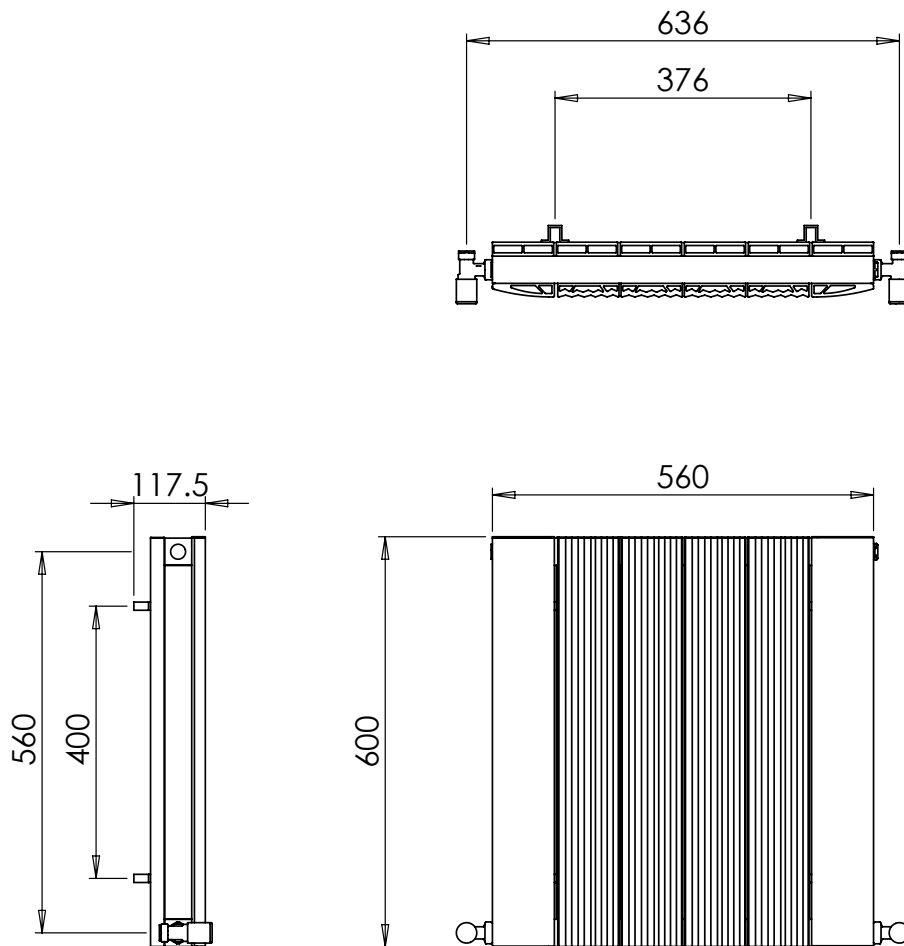

Alumina 600 x 560mm Double Panel Horizontal Radiator (Heating Only)

ALHDP-0600560WH

Specification

Finish	White
Dimensions	600(h) x 560(w) x 117.5(d) mm
Weight	6.8kg
BTU Output/Hr	2869
Watts @ $\Delta T50^{\circ}C$	841
Bars	6
Pipe Centres	-
Electric Element Wattage	-
End to End Connections	560mm
Radiator Columns	-
Material	Aluminium

All heat outputs are shown at $50^{\circ}C \Delta t$ in compliance with BSEN442. Watts and Btu's apply to Heating and Dual Fuel only.

Key Features + Benefits

Certifications + Approvals

Alumina 600 x 560mm Double Panel Horizontal Radiator (Heating Only) ALHDP-0600560WH