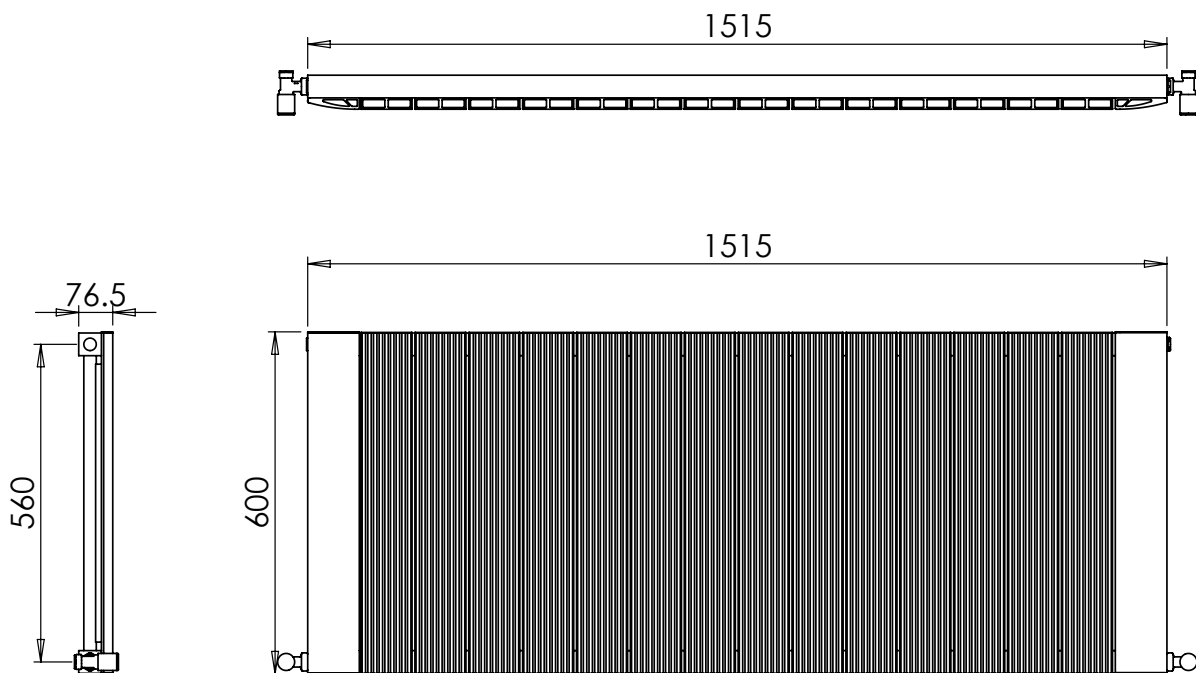

Alumina 600 x 1515mm Single Panel Horizontal Radiator (Heating Only)

ALH-0601515WH

*Dual energy models require a conversion-tee, consult relevant drawing for details.

Vogue (UK) Ltd
Strawberry Lane, Willenhall, West Midlands, WV13 3RS. Technical Support – Tel: +44(0) 1902 387000 Email: sales@vogueuk.co.uk

All information on the data sheet is correct at the time of publication. All measurements are approximate and subject to standard tolerances.