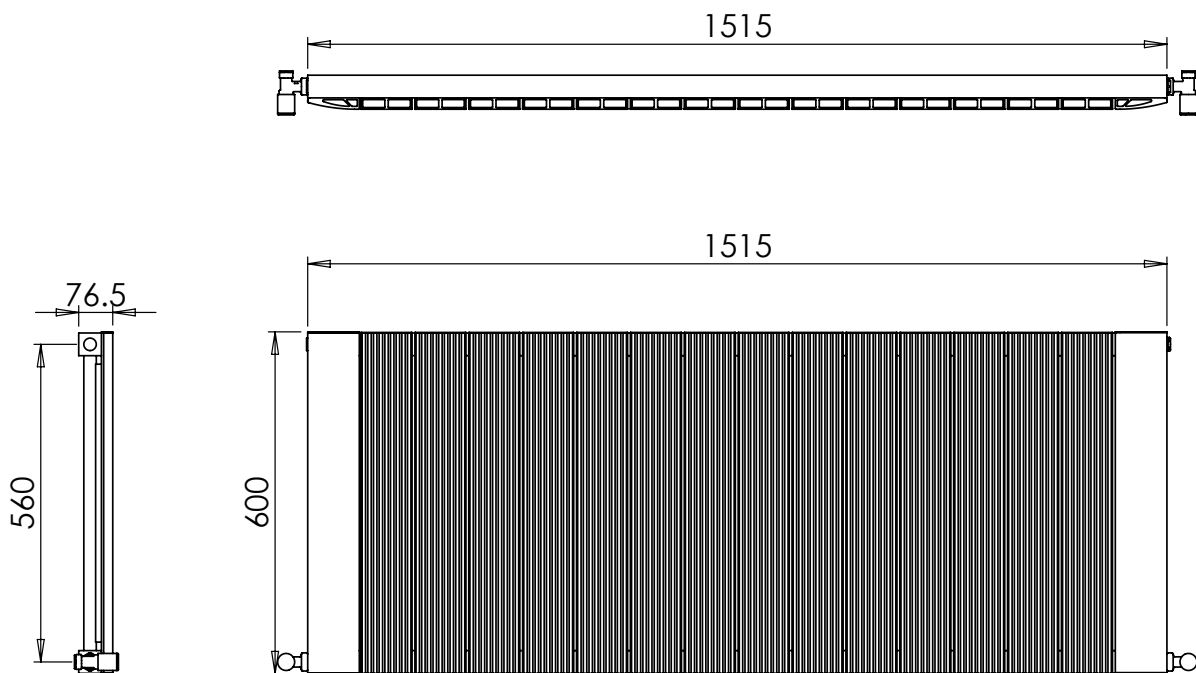

Alumina 600 x 1515mm Single Panel Horizontal Radiator (Heating Only) ALH-0601515AT

Specification

Finish	Anthracite
Dimensions	600(h) x 1515(w) x 76.5(d) mm
Weight	11.6kg
BTU Output/Hr	4579
Watts @ Δ T50°C	1342
Bars	16
Pipe Centres	–
Electric Element Wattage	–
End to End Connections	1515mm
Radiator Columns	–
Material	Aluminium

Alumina 600 x 1515mm Single Panel Horizontal Radiator (Heating Only) ALH-0601515AT

*Dual energy models require a conversion-tee, consult relevant drawing for details.

Vogue (UK) Ltd
Strawberry Lane, Willenhall, West Midlands, WV13 3RS. Technical Support – Tel: +44(0) 1902 387000 Email: sales@vogueuk.co.uk