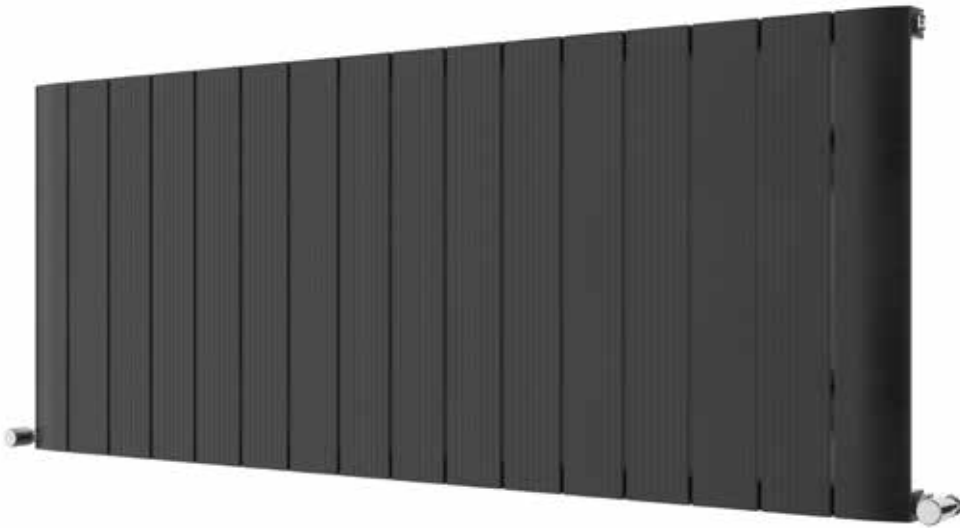

Alumina 600 x 1515mm Single Panel Horizontal Radiator (Heating Only) ALH-0601515AT

Specification

Finish	Anthracite
Dimensions	600(h) x 1515(w) x 76.5(d) mm
Weight	11.6kg
BTU Output/Hr	4579
Watts @ Δ T50°C	1342
Bars	16
Pipe Centres	–
Electric Element Wattage	–
End to End Connections	1515mm
Radiator Columns	–
Material	Aluminium

Alumina 600 x 1515mm Single Panel Horizontal Radiator (Heating Only) ALH-0601515AT

*Dual energy models require a conversion-tee, consult relevant drawing for details.

Vogue (UK) Ltd
Strawberry Lane, Willenhall, West Midlands, WV13 3RS. Technical Support – Tel: +44(0) 1902 387000 Email: sales@vogueuk.co.uk