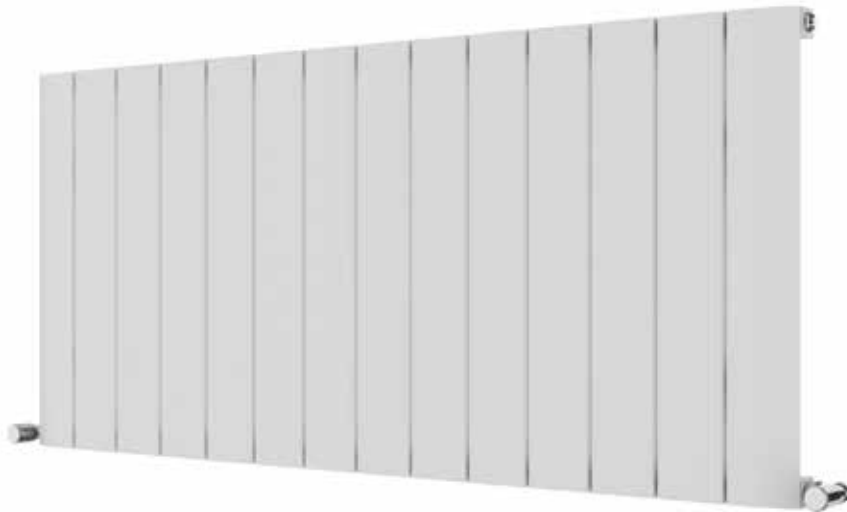

### Alumina 600 x 1325mm Single Panel Horizontal Radiator (Heating Only)

ALH-0601325WH

#### Specification

Finish	White
Dimensions	600(h) x 1325(w) x 76.5(d) mm
Weight	10.2kg
BTU Output/Hr	3914
Watts @ $\Delta T50^{\circ}C$	1147
Bars	14
Pipe Centres	-
Electric Element Wattage	-
End to End Connections	1325mm
Radiator Columns	-
Material	Aluminium