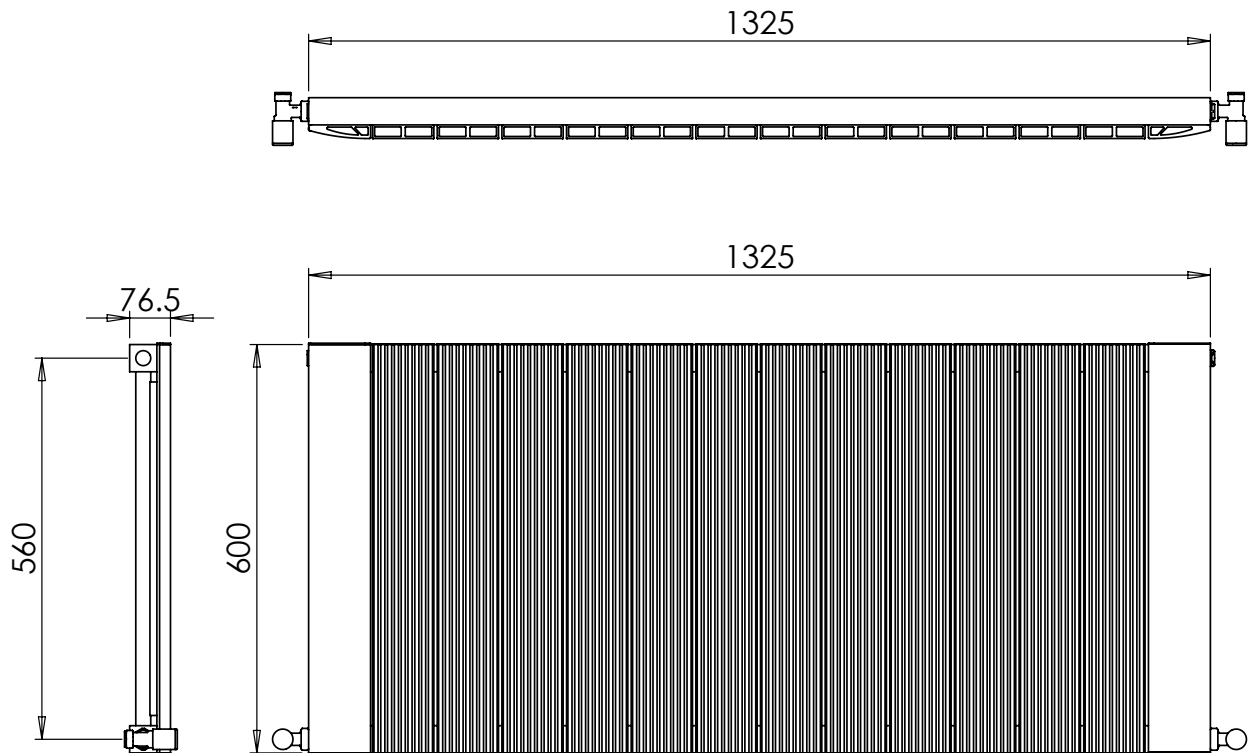

#### Specification

Finish	White
Dimensions	600(h) x 1325(w) x 76.5(d) mm
Weight	10.2kg
BTU Output/Hr	3914
Watts @ $\Delta T50^{\circ}C$	1147
Bars	14
Pipe Centres	-
Electric Element Wattage	-
End to End Connections	1325mm
Radiator Columns	-
Material	Aluminium

### Alumina 600 x 1325mm Single Panel Horizontal Radiator (Heating Only)

ALH-0601325WH

\*Dual energy models require a conversion-tee, consult relevant drawing for details.