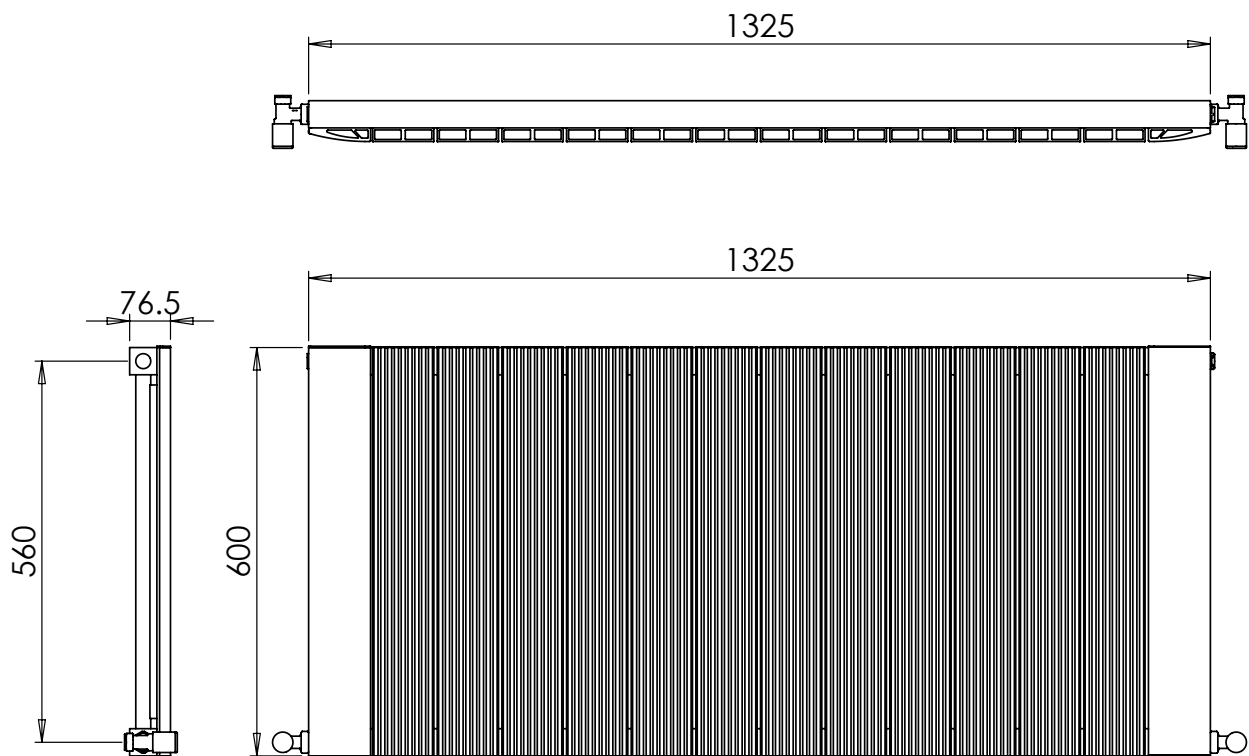

Alumina 600 x 1325mm Single Panel Horizontal Radiator (Heating Only) ALH-0601325AT

Specification

Finish	Anthracite
Dimensions	600(h) x 1325(w) x 76.5(d) mm
Weight	10.2kg
BTU Output/Hr	3914
Watts @ Δ T50°C	1147
Bars	14
Pipe Centres	–
Electric Element Wattage	–
End to End Connections	1325mm
Radiator Columns	–
Material	Aluminium

All heat outputs are shown at 50°C Δ t in compliance with BSEN442. Watts and Btu's apply to Heating and Dual Fuel only.

Key Features + Benefits

Certifications + Approvals

Alumina 600 x 1325mm Single Panel Horizontal Radiator (Heating Only) ALH-0601325AT