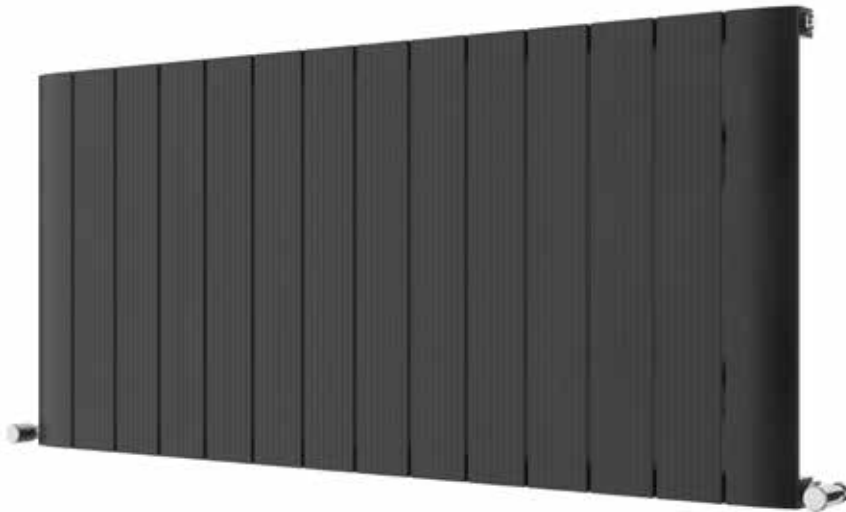

Alumina 600 x 1325mm Single Panel Horizontal Radiator (Heating Only) ALH-0601325AT

Specification

Finish	Anthracite
Dimensions	600(h) x 1325(w) x 76.5(d) mm
Weight	10.2kg
BTU Output/Hr	3914
Watts @ Δ T50°C	1147
Bars	14
Pipe Centres	–
Electric Element Wattage	–
End to End Connections	1325mm
Radiator Columns	–
Material	Aluminium

All heat outputs are shown at 50°C Δ t in compliance with BSEN442. Watts and Btu's apply to Heating and Dual Fuel only.

Key Features + Benefits

Certifications + Approvals

Alumina 600 x 1325mm Single Panel Horizontal Radiator (Heating Only) ALH-0601325AT