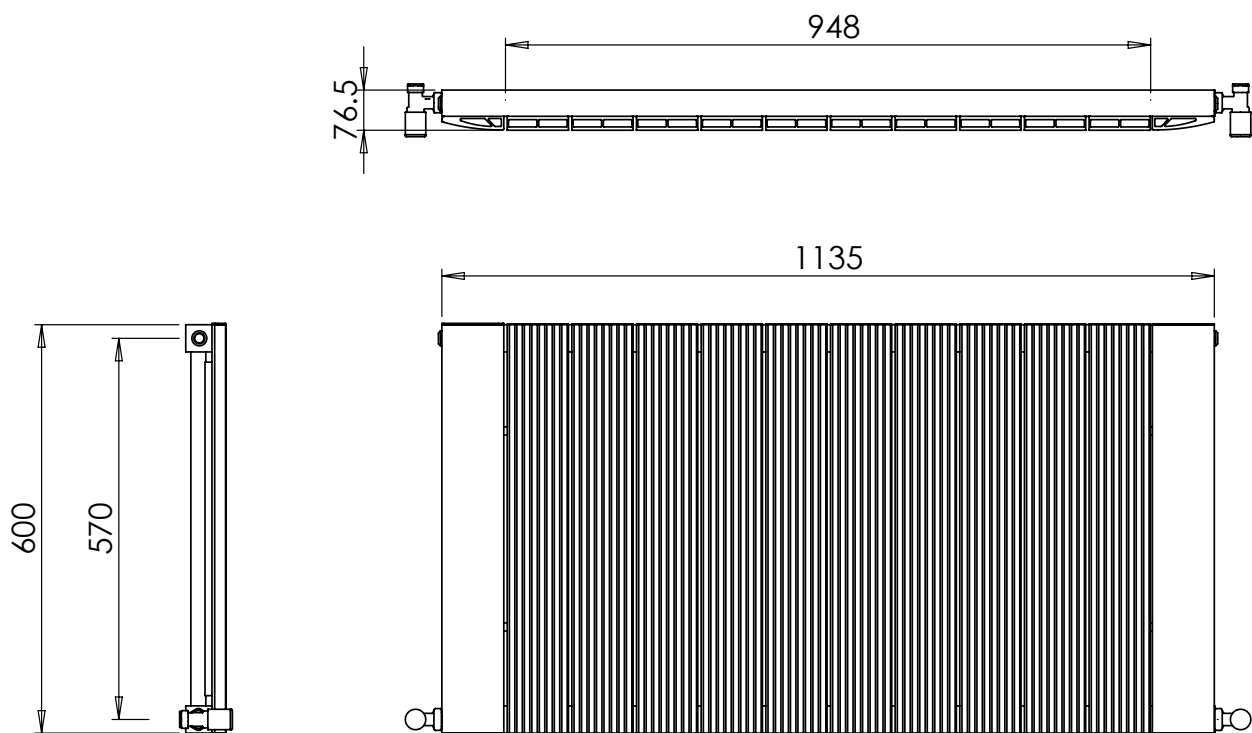

Alumina 600 x 1135mm Single Panel Horizontal Radiator (Heating Only)

ALH-0601135WH

Specification

Finish	White
Dimensions	600(h) x 1135(w) x 76.5(d) mm
Weight	8.6kg
BTU Output/Hr	3450
Watts @ Δ T50°C	1011
Bars	12
Pipe Centres	-
Electric Element Wattage	-
End to End Connections	1135mm
Radiator Columns	-
Material	Aluminium

All heat outputs are shown at 50°C Δ t in compliance with BSEN442. Watts and Btu's apply to Heating and Dual Fuel only.

Key Features + Benefits

Certifications + Approvals

Alumina 600 x 1135mm Single Panel Horizontal Radiator (Heating Only) ALH-0601135WH