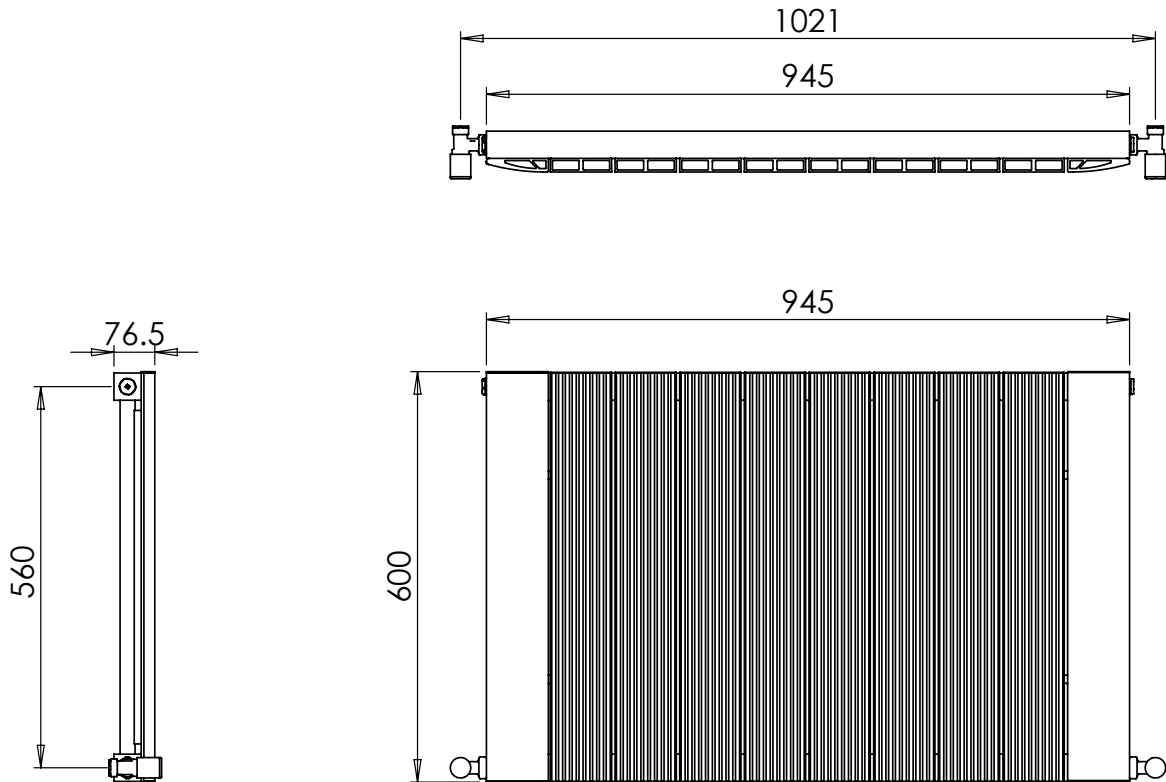

Alumina 600 x 945mm Single Panel Horizontal Radiator (Heating Only)

ALH-0600945WH

Specification

Finish	White
Dimensions	600(h) x 945(w) x 76.5(d) mm
Weight	7.2kg
BTU Output/Hr	2873
Watts @ Δ T50°C	842
Bars	10
Pipe Centres	–
Electric Element Wattage	–
End to End Connections	945mm
Radiator Columns	–
Material	Aluminium

All heat outputs are shown at 50°C Δ t in compliance with BSEN442. Watts and Btu's apply to Heating and Dual Fuel only.

Key Features + Benefits

Certifications + Approvals

Alumina 600 x 945mm Single Panel Horizontal Radiator (Heating Only) ALH-0600945WH