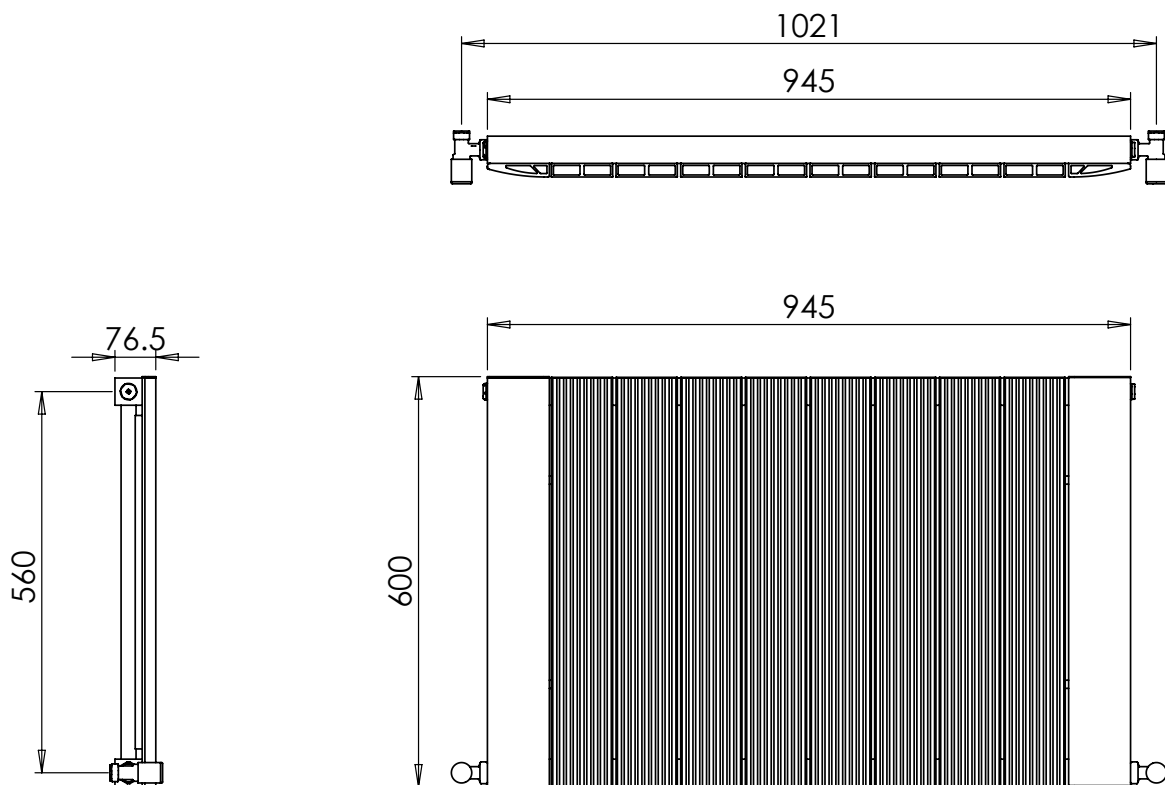

Alumina 600 x 945mm Single Panel Horizontal Radiator (Heating Only)

ALH-0600945AT

Specification

Finish	Anthracite
Dimensions	600(h) x 945(w) x 76.5(d) mm
Weight	7.2kg
BTU Output/Hr	2873
Watts @ Δ T50°C	842
Bars	10
Pipe Centres	–
Electric Element Wattage	–
End to End Connections	945mm
Radiator Columns	–
Material	Aluminium

Alumina 600 x 945mm Single Panel Horizontal Radiator (Heating Only)

ALH-0600945AT

*Dual energy models require a conversion-tee, consult relevant drawing for details.