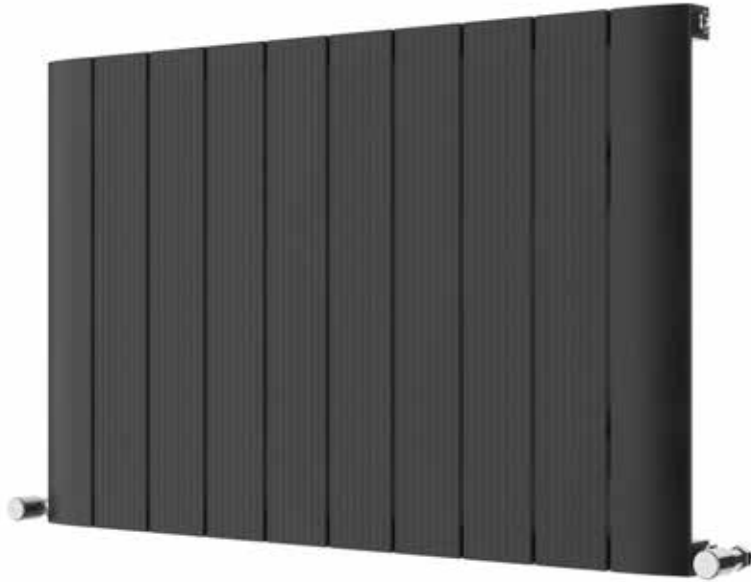

Alumina 600 x 945mm Single Panel Horizontal Radiator (Heating Only)

ALH-0600945AT

Specification

Finish	Anthracite
Dimensions	600(h) x 945(w) x 76.5(d) mm
Weight	7.2kg
BTU Output/Hr	2873
Watts @ Δ T50°C	842
Bars	10
Pipe Centres	–
Electric Element Wattage	–
End to End Connections	945mm
Radiator Columns	–
Material	Aluminium

Alumina 600 x 945mm Single Panel Horizontal Radiator (Heating Only)

ALH-0600945AT

*Dual energy models require a conversion-tee, consult relevant drawing for details.