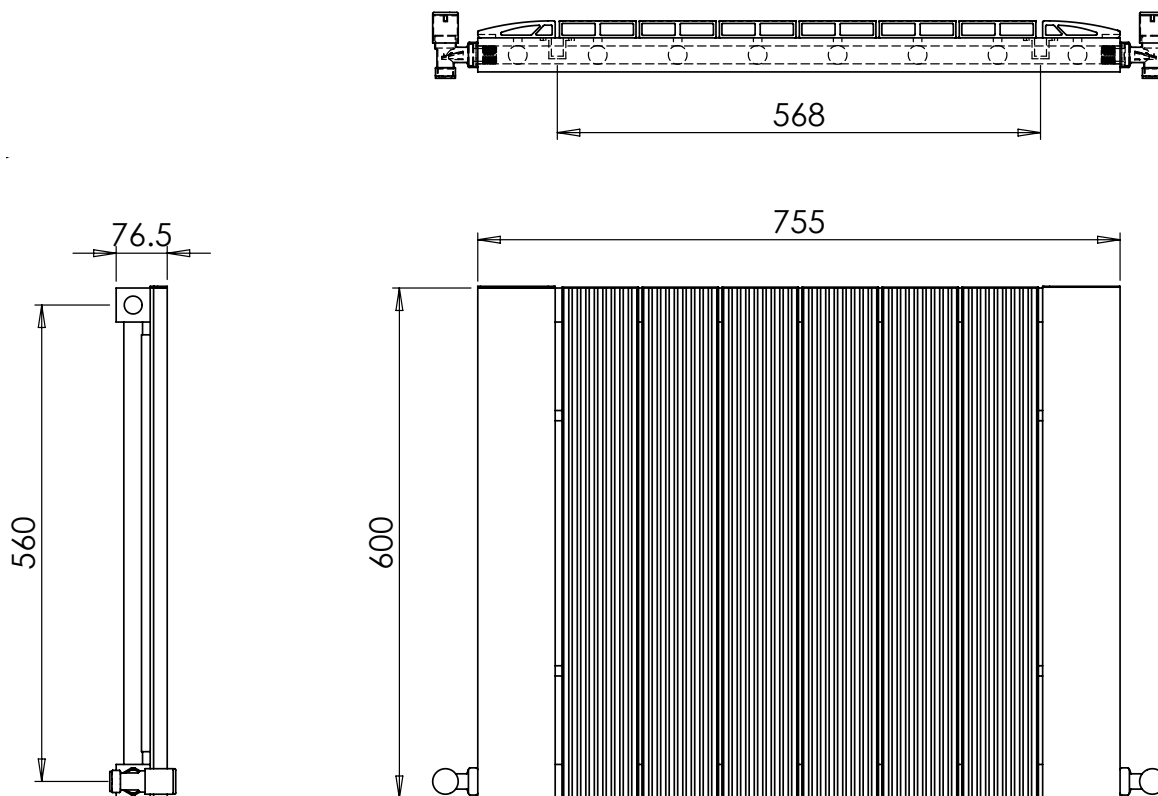

Alumina 600 x 755mm Single Panel Horizontal Radiator (Heating Only)

ALH-0600755WH

Specification

Finish	White
Dimensions	600(h) x 755(w) x 76.5(d) mm
Weight	5.8kg
BTU Output/Hr	2300
Watts @ Δ T50°C	674
Bars	8
Pipe Centres	–
Electric Element Wattage	–
End to End Connections	755mm
Radiator Columns	–
Material	Aluminium

All heat outputs are shown at 50°C Δ t in compliance with BSEN442. Watts and Btu's apply to Heating and Dual Fuel only.

Key Features + Benefits

Certifications + Approvals

Alumina 600 x 755mm Single Panel Horizontal Radiator (Heating Only) ALH-0600755WH