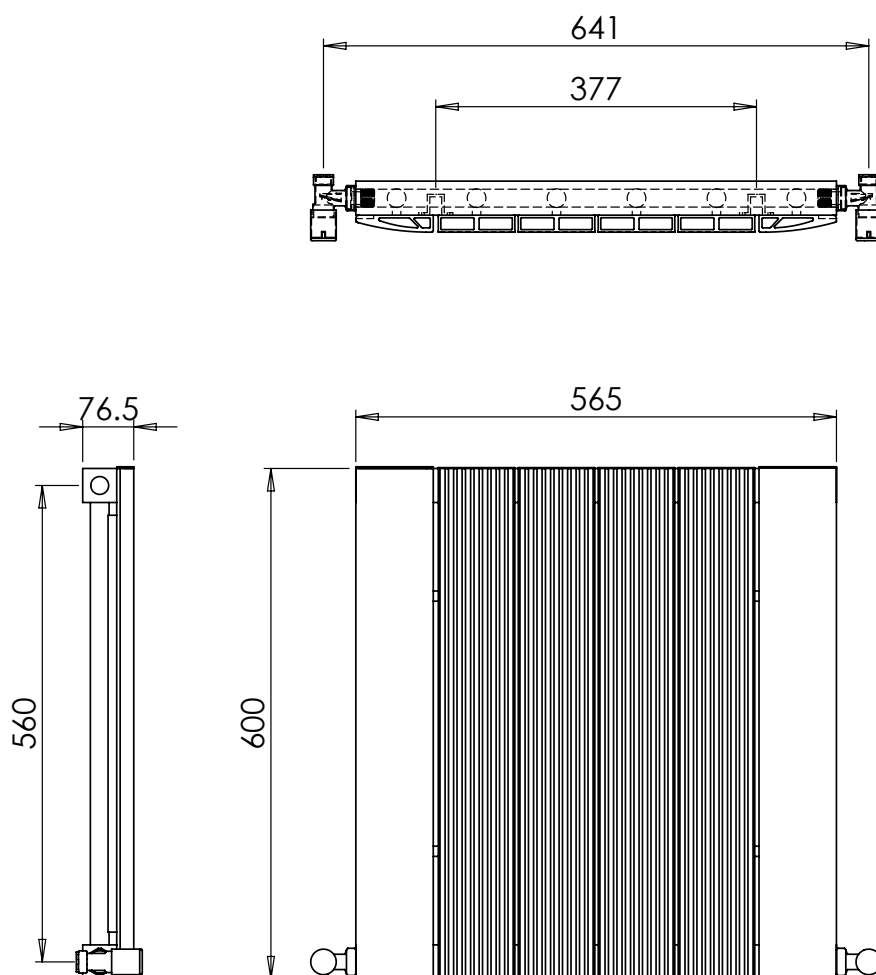

Alumina 600 x 565mm Single Panel Horizontal Radiator (Heating Only)

ALH-0600565WH

Specification

Finish	White
Dimensions	600(h) x 565(w) x 76.5(d) mm
Weight	4.4kg
BTU Output/Hr	1726
Watts @ Δ T50°C	506
Bars	6
Pipe Centres	–
Electric Element Wattage	–
End to End Connections	565mm
Radiator Columns	–
Material	Aluminium

All heat outputs are shown at 50°C Δt in compliance with BSEN442. Watts and Btu's apply to Heating and Dual Fuel only.

Key Features + Benefits

Certifications + Approvals

Alumina 600 x 565mm Single Panel Horizontal Radiator (Heating Only)

ALH-0600565WH

*Dual energy models require a conversion-tee, consult relevant drawing for details.