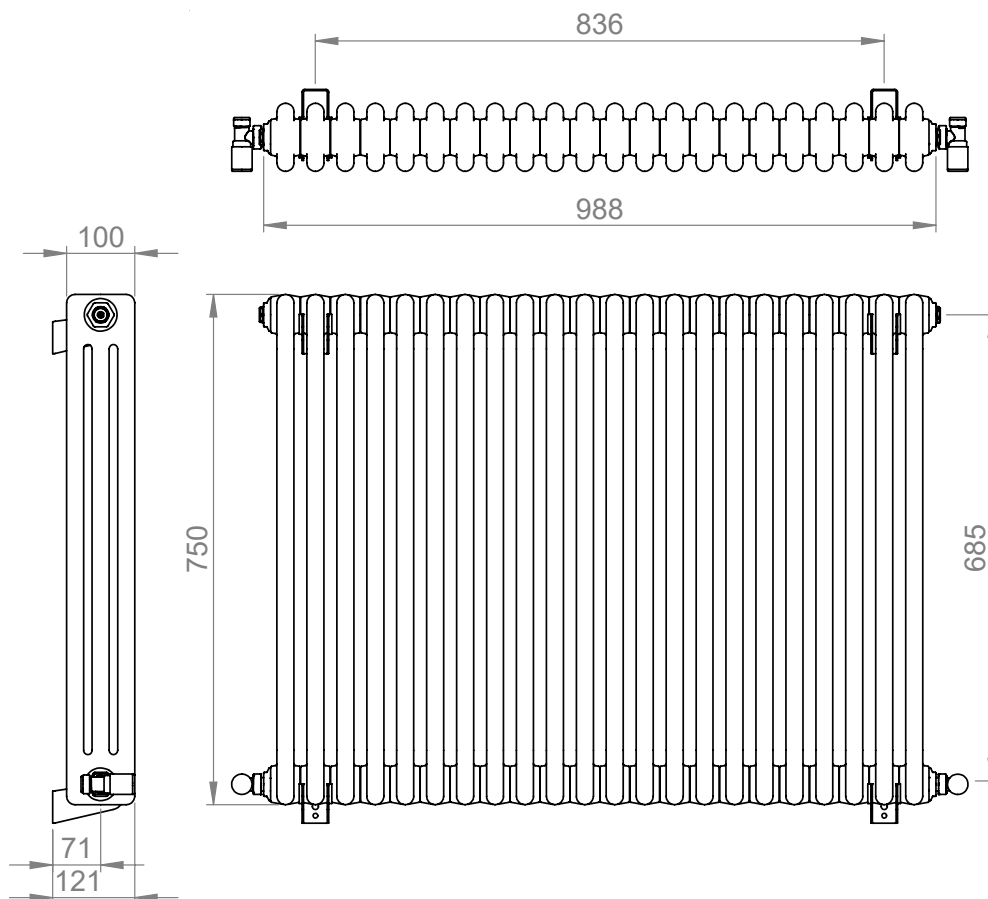

### Adore 750 x 988mm 3 Column Radiator AD3C-075-22-0988

#### Specification

Finish	White
Dimensions	750(h) x 988(w) x 100(d) mm
Weight	39kg
BTU Output/Hr	5630
Watts @ $\Delta$ T50°C	1650
Bars	22
Pipe Centres	–
Electric Element Wattage	–
End to End Connections	988mm
Radiator Columns	3
Material	Mild Steel

### Adore 750 x 988mm 3 Column Radiator AD3C-075-22-0988

\*Dual energy models require a conversion-tee, consult relevant drawing for details.

**Vogue (UK) Ltd**  
Strawberry Lane, Willenhall, West Midlands, WV13 3RS. Technical Support – Tel: +44(0) 1902 387000 Email: sales@vogueuk.co.uk