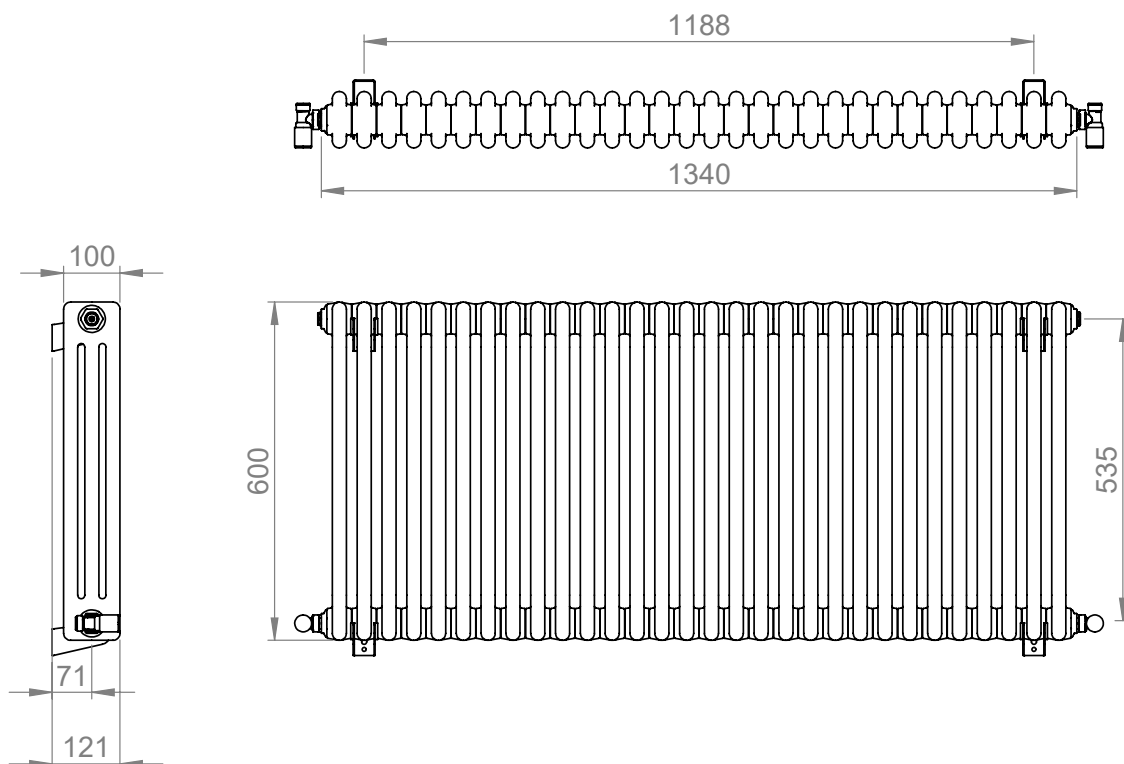

Adore 600 x 1340mm 3 Column Radiator AD3C-060-30-1340

Specification

Finish	White
Dimensions	600(h) x 1340(w) x 100(d) mm
Weight	44kg
BTU Output/Hr	6234
Watts @ Δ T50°C	1827
Bars	30
Pipe Centres	–
Electric Element Wattage	–
End to End Connections	1340mm
Radiator Columns	3
Material	Mild Steel

All information on the data sheet is correct at the time of publication. All measurements are approximate and subject to standard tolerances.

Certifications + Approvals

Adore 600 x 1340mm 3 Column Radiator AD3C-060-30-1340

*Dual energy models require a conversion-tee, consult relevant drawing for details.