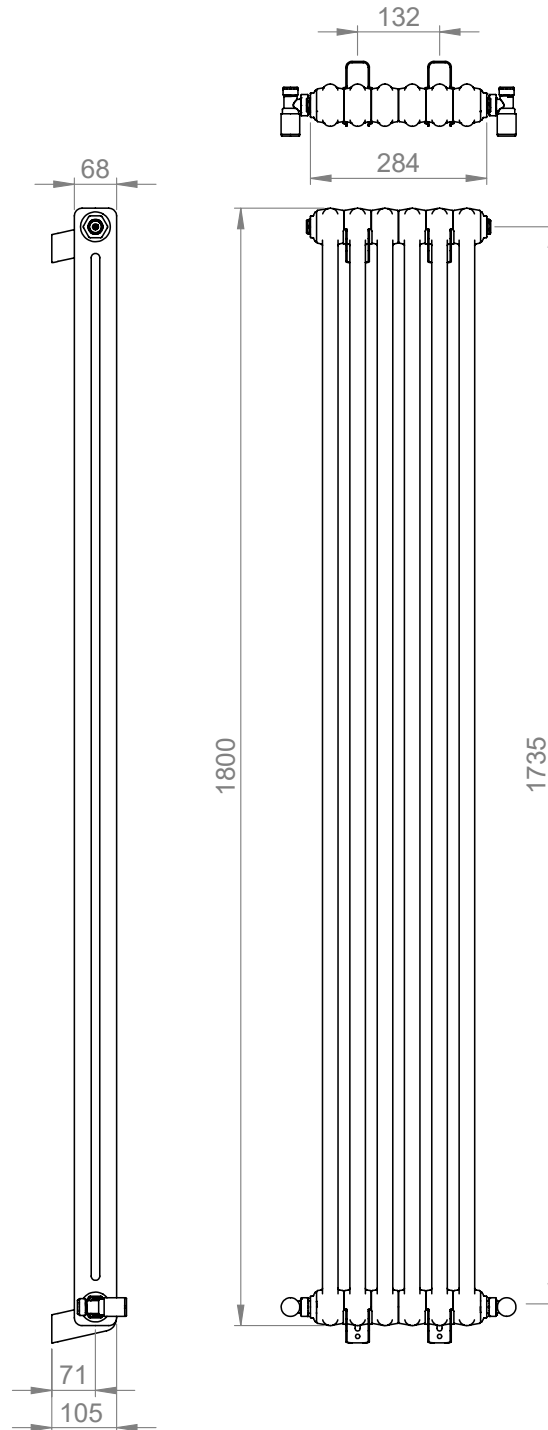

Adore 1800 x 284mm 2 Column Radiator AD2C-180-06-0284

Specification

Finish	White
Dimensions	1800(h) x 284(w) x 68(d) mm
Weight	14kg
BTU Output/Hr	2641
Watts @ Δ T50°C	774
Bars	6
Pipe Centres	-
Electric Element Wattage	-
End to End Connections	284mm
Radiator Columns	2
Material	Mild Steel

Adore 1800 x 284mm 2 Column Radiator AD2C-180-06-0284

*Dual energy models require a conversion-tee, consult relevant drawing for details.