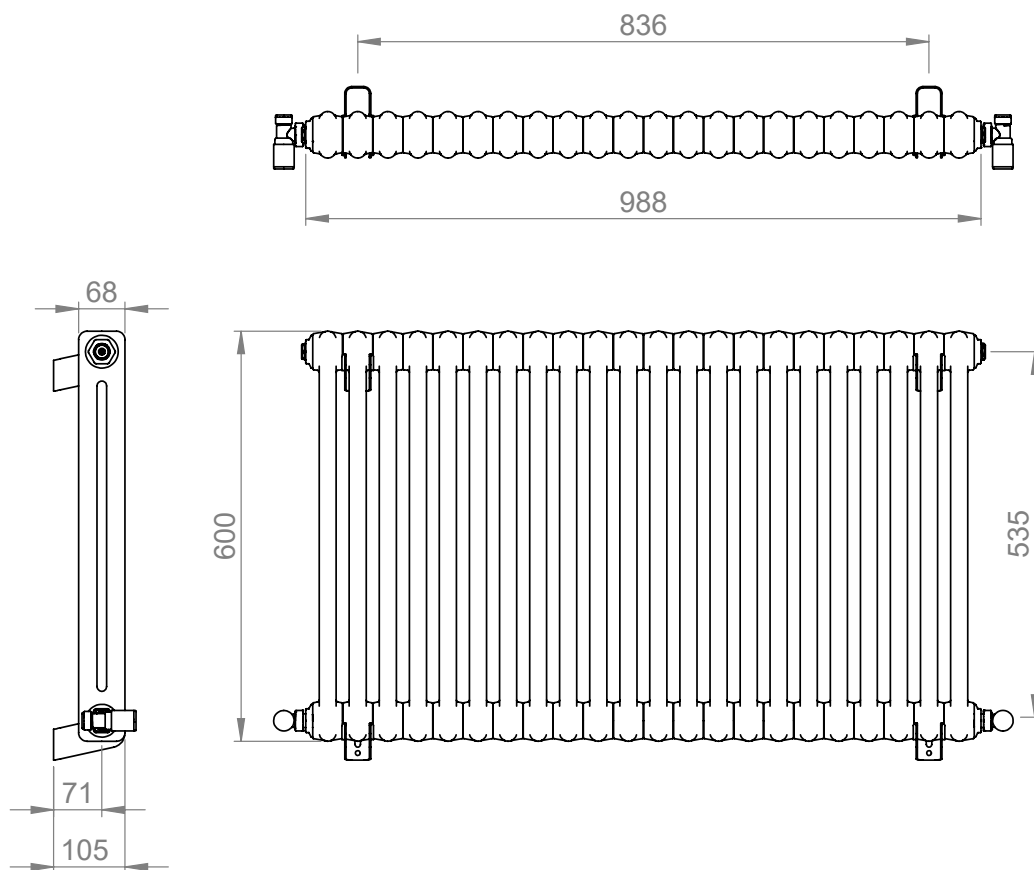

Adore 600 x 988mm 2 Column Radiator AD2C-060-22-0988

Specification

Finish	White
Dimensions	600(h) x 988(w) x 68(d) mm
Weight	20kg
BTU Output/Hr	3303
Watts @ $\Delta T50^{\circ}\text{C}$	968
Bars	22
Pipe Centres	–
Electric Element Wattage	–
End to End Connections	988mm
Radiator Columns	2
Material	Mild Steel

All heat outputs are shown at 50°C Δt in compliance with BSEN442. Watts and Btu's apply to Heating and Dual Fuel only.

Key Features + Benefits

Certifications + Approvals

Adore 600 x 988mm 2 Column Radiator AD2C-060-22-0988