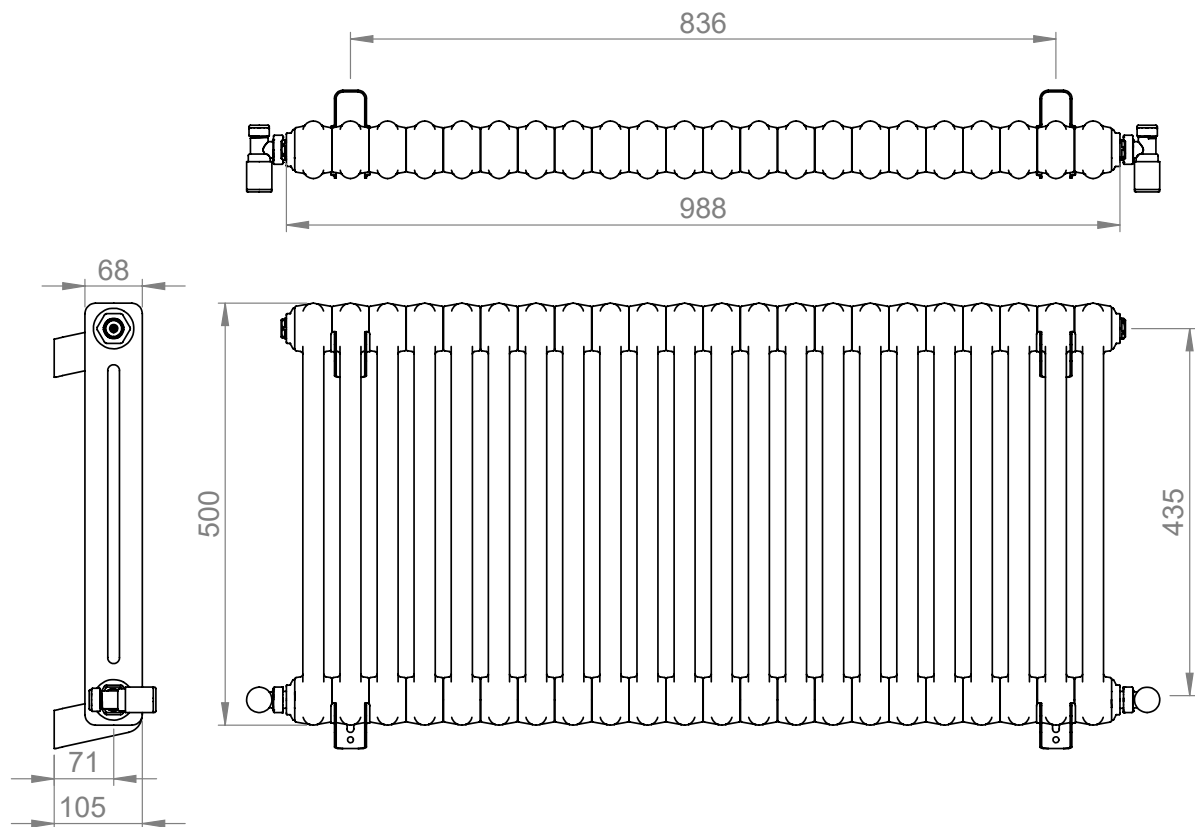

Adore 500 x 988mm 2 Column Radiator AD2C-050-22-0988

Specification

Finish	White
Dimensions	500(h) x 988(w) x 68(d) mm
Weight	15kg
BTU Output/Hr	2788
Watts @ Δ T50°C	817
Bars	22
Pipe Centres	–
Electric Element Wattage	–
End to End Connections	988mm
Radiator Columns	2
Material	Mild Steel

All heat outputs are shown at 50°C Δ t in compliance with BSEN442. Watts and Btu's apply to Heating and Dual Fuel only.

Key Features + Benefits

Certifications + Approvals

Adore 500 x 988mm 2 Column Radiator AD2C-050-22-0988