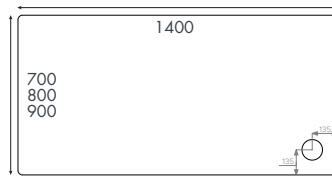

Standard + Anti Slip Trays

Finish – White
Material – 45mm acrylic capped stone resin shower tray
Waste – 90mm fast flow waste also available
Compatibility – Fully compatible with the Instinct shower enclosure ranges
Components – Available with leg and panel set to raise off the floor
Safety – Anti slip rated to Class C standard

Anti Slip Option

Low Profile Standard Trays		
UN970100	900 x 700mm	£209.00
UN976100	900 x 760mm	£235.00
UN980100	900 x 800mm	£271.00
UN1070100	1000 x 700mm	£280.00
UN1076100	1000 x 760mm	£280.00
UN1080100	1000 x 800mm	£301.00
UN1090100	1000 x 900mm	£318.00
UN1176100	1100 x 760mm	£315.00
UN1180100	1100 x 800mm	£320.00
UN1190100	1100 x 900mm	£314.00
UN1270100	1200 x 700mm	£292.00
UN1276100	1200 x 760mm	£286.00
UN1280100	1200 x 800mm	£268.00
UN1290100	1200 x 900mm	£311.00
UN1380100	1300 x 800mm	£401.00
UN1470100	1400 x 700mm	£431.00
UN1480100	1400 x 800mm	£446.00
UN1490100	1400 x 900mm	£478.00
UN1570100	1500 x 700mm	£496.00
UN1576100	1500 x 760mm	£496.00
UN1580100	1500 x 800mm	£496.00
UN1590100	1500 x 900mm	£496.00
UN1670100	1600 x 700mm	£528.00
UN1676100	1600 x 760mm	£528.00
UN1680100	1600 x 800mm	£528.00
UN1690100	1600 x 900mm	£528.00
UN1770100	1700 x 700mm	£545.00
UN1776100	1700 x 760mm	£545.00
UN1780100	1700 x 800mm	£560.00
UN1790100	1700 x 900mm	£579.00
UN1880100	1800 x 800mm	£659.00

Low Profile Anti Slip Trays		
ASUN970100	900 x 700mm	£264.00
ASUN976100	900 x 760mm	£294.00
ASUN980100	900 x 800mm	£339.00
ASUN1070100	1000 x 700mm	£350.00
ASUN1076100	1000 x 760mm	£350.00
ASUN1080100	1000 x 800mm	£376.00
ASUN1090100	1000 x 900mm	£397.00
ASUN1176100	1100 x 760mm	£399.00
ASUN1180100	1100 x 800mm	£399.00
ASUN1190100	1100 x 900mm	£399.00
ASUN1270100	1200 x 700mm	£372.00
ASUN1276100	1200 x 760mm	£357.00
ASUN1280100	1200 x 800mm	£335.00
ASUN1290100	1200 x 900mm	£389.00
ASUN1380100	1300 x 800mm	£497.00
ASUN1470100	1400 x 700mm	£533.00
ASUN1480100	1400 x 800mm	£539.00
ASUN1490100	1400 x 900mm	£555.00
ASUN1570100	1500 x 700mm	£605.00
ASUN1576100	1500 x 760mm	£605.00
ASUN1580100	1500 x 800mm	£616.00
ASUN1590100	1500 x 900mm	£626.00
ASUN1670100	1600 x 700mm	£641.00
ASUN1676100	1600 x 760mm	£657.00
ASUN1680100	1600 x 800mm	£667.00
ASUN1690100	1600 x 900mm	£665.00
ASUN1770100	1700 x 700mm	£684.00
ASUN1776100	1700 x 760mm	£698.00
ASUN1780100	1700 x 800mm	£705.00
ASUN1790100	1700 x 900mm	£718.00
ASUN1880100	1800 x 800mm	£770.00