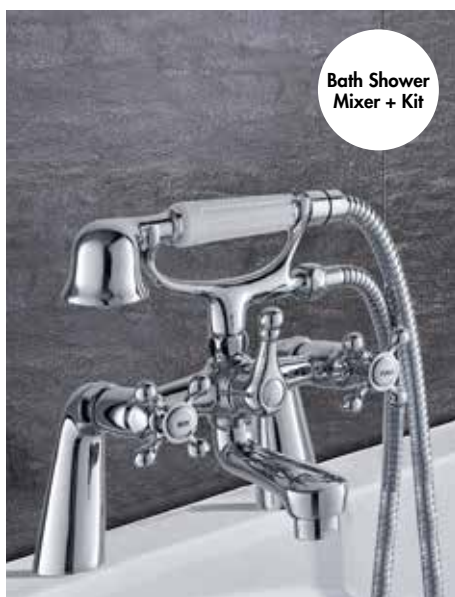

# Kensington Cross

**Waste Included**

**Mono Basin Mixer (Click Waste)**

Finish – Chrome  
Dimensions – 105(h) x 203(w) x 152(d) mm

Flow Rate – 5.1 l/min

**INST-KNX-BM** £67.00

**Great Value**

**Mono Basin Mixer**