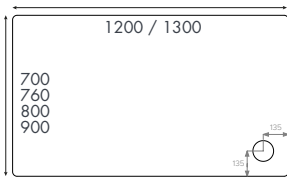

Standard + Anti Slip Trays

Finish – White
Material – 45mm acrylic capped stone resin shower tray
Waste – 90mm fast flow waste also available
Compatibility – Fully compatible with the Instinct shower enclosure ranges
Components – Available with leg and panel set to raise off the floor
Safety – Anti slip rated to Class C standard

Anti Slip Option

Low Profile Standard Trays		
UN970100	900 x 700mm	£209.00
UN976100	900 x 760mm	£235.00
UN980100	900 x 800mm	£271.00
UN1070100	1000 x 700mm	£280.00
UN1076100	1000 x 760mm	£280.00
UN1080100	1000 x 800mm	£301.00
UN1090100	1000 x 900mm	£318.00
UN1176100	1100 x 760mm	£315.00
UN1180100	1100 x 800mm	£320.00
UN1190100	1100 x 900mm	£314.00
UN1270100	1200 x 700mm	£292.00
UN1276100	1200 x 760mm	£286.00
UN1280100	1200 x 800mm	£268.00
UN1290100	1200 x 900mm	£311.00
UN1380100	1300 x 800mm	£401.00
UN1470100	1400 x 700mm	£431.00
UN1480100	1400 x 800mm	£446.00
UN1490100	1400 x 900mm	£478.00
UN1570100	1500 x 700mm	£496.00
UN1576100	1500 x 760mm	£496.00
UN1580100	1500 x 800mm	£496.00
UN1590100	1500 x 900mm	£496.00
UN1670100	1600 x 700mm	£528.00
UN1676100	1600 x 760mm	£528.00
UN1680100	1600 x 800mm	£528.00
UN1690100	1600 x 900mm	£528.00
UN1770100	1700 x 700mm	£545.00
UN1776100	1700 x 760mm	£545.00
UN1780100	1700 x 800mm	£560.00
UN1790100	1700 x 900mm	£579.00
UN1880100	1800 x 800mm	£659.00

Low Profile Anti Slip Trays		
ASUN970100	900 x 700mm	£264.00
ASUN976100	900 x 760mm	£294.00
ASUN980100	900 x 800mm	£339.00
ASUN1070100	1000 x 700mm	£350.00
ASUN1076100	1000 x 760mm	£350.00
ASUN1080100	1000 x 800mm	£376.00
ASUN1090100	1000 x 900mm	£397.00
ASUN1176100	1100 x 760mm	£399.00
ASUN1180100	1100 x 800mm	£399.00
ASUN1190100	1100 x 900mm	£399.00
ASUN1270100	1200 x 700mm	£372.00
ASUN1276100	1200 x 760mm	£357.00
ASUN1280100	1200 x 800mm	£335.00
ASUN1290100	1200 x 900mm	£389.00
ASUN1380100	1300 x 800mm	£497.00
ASUN1470100	1400 x 700mm	£533.00
ASUN1480100	1400 x 800mm	£539.00
ASUN1490100	1400 x 900mm	£555.00
ASUN1570100	1500 x 700mm	£605.00
ASUN1576100	1500 x 760mm	£605.00
ASUN1580100	1500 x 800mm	£616.00
ASUN1590100	1500 x 900mm	£626.00
ASUN1670100	1600 x 700mm	£641.00
ASUN1676100	1600 x 760mm	£657.00
ASUN1680100	1600 x 800mm	£667.00
ASUN1690100	1600 x 900mm	£665.00
ASUN1770100	1700 x 700mm	£684.00
ASUN1776100	1700 x 760mm	£698.00
ASUN1780100	1700 x 800mm	£705.00
ASUN1790100	1700 x 900mm	£718.00
ASUN1880100	1800 x 800mm	£770.00