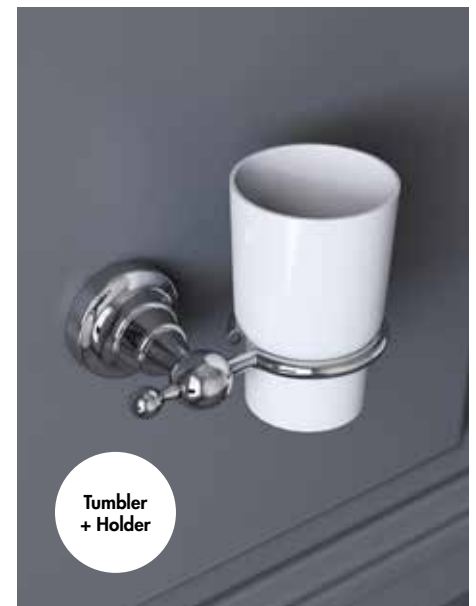

Towel Rail

Finish – Chrome
Dimensions – 50(h) x 625(w) x 73(d) mm

N2 RAIL C £66.00