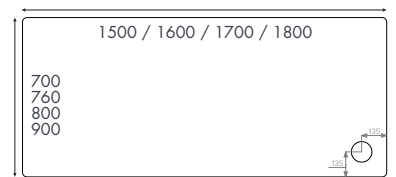

Standard + Anti Slip Trays

Finish – White
Material – 45mm acrylic capped stone resin shower tray
Waste – 90mm fast flow waste also available
Compatibility – Fully compatible with the Instinct shower enclosure ranges
Components – Available with leg and panel set to raise off the floor
Safety – Anti slip rated to Class C standard

Anti Slip Option

Low Profile Standard Trays		
UN970100	900 x 700mm	£209.00
UN976100	900 x 760mm	£235.00
UN980100	900 x 800mm	£271.00
UN1070100	1000 x 700mm	£280.00
UN1076100	1000 x 760mm	£280.00
UN1080100	1000 x 800mm	£301.00
UN1090100	1000 x 900mm	£318.00
UN1176100	1100 x 760mm	£315.00
UN1180100	1100 x 800mm	£320.00
UN1190100	1100 x 900mm	£314.00
UN1270100	1200 x 700mm	£292.00
UN1276100	1200 x 760mm	£286.00
UN1280100	1200 x 800mm	£268.00
UN1290100	1200 x 900mm	£311.00
UN1380100	1300 x 800mm	£401.00
UN1470100	1400 x 700mm	£431.00
UN1480100	1400 x 800mm	£446.00
UN1490100	1400 x 900mm	£478.00
UN1570100	1500 x 700mm	£496.00
UN1576100	1500 x 760mm	£496.00
UN1580100	1500 x 800mm	£496.00
UN1590100	1500 x 900mm	£496.00
UN1670100	1600 x 700mm	£528.00
UN1676100	1600 x 760mm	£528.00
UN1680100	1600 x 800mm	£528.00
UN1690100	1600 x 900mm	£528.00
UN1770100	1700 x 700mm	£545.00
UN1776100	1700 x 760mm	£545.00
UN1780100	1700 x 800mm	£560.00
UN1790100	1700 x 900mm	£579.00
UN1880100	1800 x 800mm	£659.00

Low Profile Anti Slip Trays		
ASUN970100	900 x 700mm	£264.00
ASUN976100	900 x 760mm	£294.00
ASUN980100	900 x 800mm	£339.00
ASUN1070100	1000 x 700mm	£350.00
ASUN1076100	1000 x 760mm	£350.00
ASUN1080100	1000 x 800mm	£376.00
ASUN1090100	1000 x 900mm	£397.00
ASUN1176100	1100 x 760mm	£399.00
ASUN1180100	1100 x 800mm	£399.00
ASUN1190100	1100 x 900mm	£399.00
ASUN1270100	1200 x 700mm	£372.00
ASUN1276100	1200 x 760mm	£357.00
ASUN1280100	1200 x 800mm	£335.00
ASUN1290100	1200 x 900mm	£389.00
ASUN1380100	1300 x 800mm	£497.00
ASUN1470100	1400 x 700mm	£533.00
ASUN1480100	1400 x 800mm	£539.00
ASUN1490100	1400 x 900mm	£555.00
ASUN1570100	1500 x 700mm	£605.00
ASUN1576100	1500 x 760mm	£605.00
ASUN1580100	1500 x 800mm	£616.00
ASUN1590100	1500 x 900mm	£626.00
ASUN1670100	1600 x 700mm	£641.00
ASUN1676100	1600 x 760mm	£657.00
ASUN1680100	1600 x 800mm	£667.00
ASUN1690100	1600 x 900mm	£665.00
ASUN1770100	1700 x 700mm	£684.00
ASUN1776100	1700 x 760mm	£698.00
ASUN1780100	1700 x 800mm	£705.00
ASUN1790100	1700 x 900mm	£718.00
ASUN1880100	1800 x 800mm	£770.00