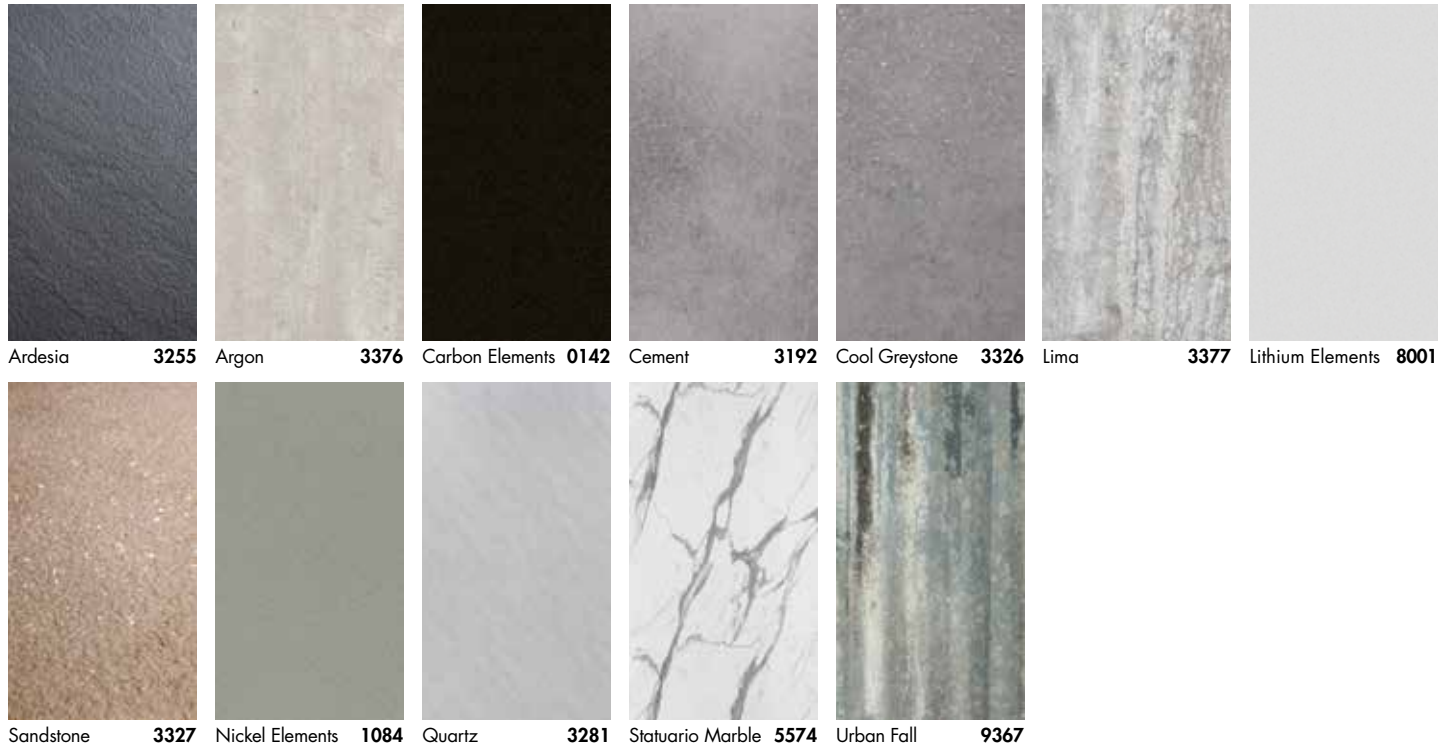

Wall Panelling

The Elegance Collection