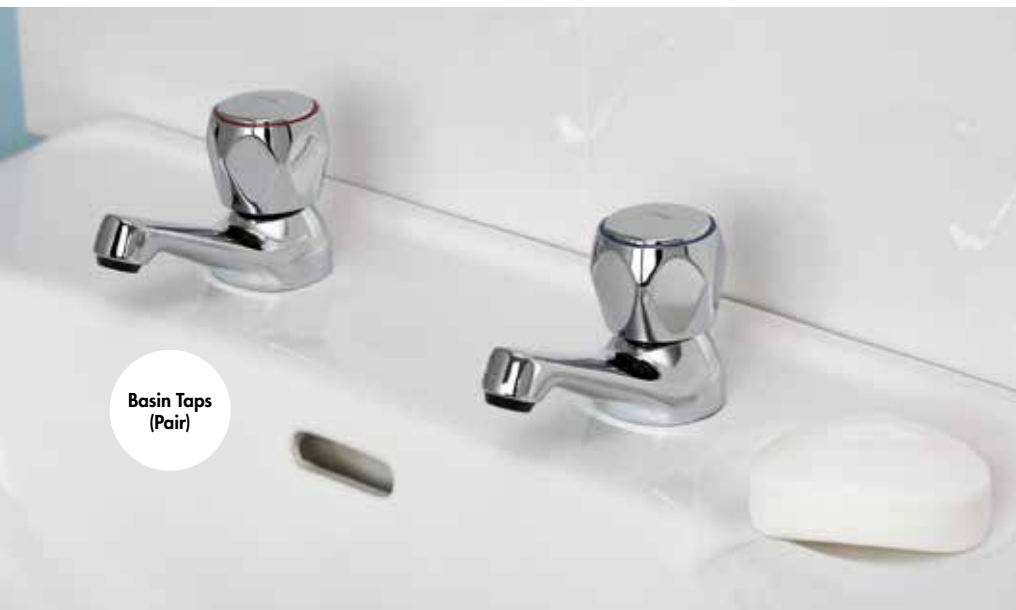

### Bath Taps (Pair)

Finish – Chrome  
Dimensions – 70(h) x 45(w) x 125(d) mm

Flow Rate – 14.0 l/min

VAC 3/4 C MT £46.00

Basin Taps (Pair)

Shower Kit