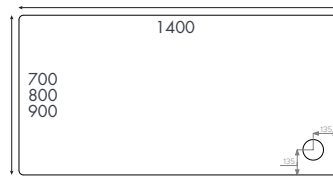

Standard + Anti Slip Trays

Finish – White

Material – 45mm acrylic capped stone resin shower tray

Waste – 90mm fast flow waste also available

Compatibility – Fully compatible with the Instinct shower enclosure ranges

Components – Available with leg and panel set to raise off the floor

Safety – Anti slip rated to Class C standard

Anti Slip Option

Low Profile Standard Trays		
UN970100	900 x 700mm	£209.00
UN976100	900 x 760mm	£235.00
UN980100	900 x 800mm	£271.00
UN1070100	1000 x 700mm	£280.00
UN1076100	1000 x 760mm	£280.00
UN1080100	1000 x 800mm	£301.00
UN1090100	1000 x 900mm	£318.00
UN1176100	1100 x 760mm	£315.00
UN1180100	1100 x 800mm	£320.00
UN1190100	1100 x 900mm	£314.00
UN1270100	1200 x 700mm	£292.00
UN1276100	1200 x 760mm	£286.00
UN1280100	1200 x 800mm	£268.00
UN1290100	1200 x 900mm	£311.00
UN1380100	1300 x 800mm	£401.00
UN1470100	1400 x 700mm	£431.00
UN1480100	1400 x 800mm	£446.00
UN1490100	1400 x 900mm	£478.00
UN1570100	1500 x 700mm	£496.00
UN1576100	1500 x 760mm	£496.00
UN1580100	1500 x 800mm	£496.00
UN1590100	1500 x 900mm	£496.00
UN1670100	1600 x 700mm	£528.00
UN1676100	1600 x 760mm	£528.00
UN1680100	1600 x 800mm	£528.00
UN1690100	1600 x 900mm	£528.00
UN1770100	1700 x 700mm	£545.00
UN1776100	1700 x 760mm	£545.00
UN1780100	1700 x 800mm	£560.00
UN1790100	1700 x 900mm	£579.00
UN1880100	1800 x 800mm	£659.00

Low Profile Anti Slip Trays		
ASUN970100	900 x 700mm	£264.00
ASUN976100	900 x 760mm	£294.00
ASUN980100	900 x 800mm	£339.00
ASUN1070100	1000 x 700mm	£350.00
ASUN1076100	1000 x 760mm	£350.00
ASUN1080100	1000 x 800mm	£376.00
ASUN1090100	1000 x 900mm	£397.00
ASUN1176100	1100 x 760mm	£399.00
ASUN1180100	1100 x 800mm	£399.00
ASUN1190100	1100 x 900mm	£399.00
ASUN1270100	1200 x 700mm	£372.00
ASUN1276100	1200 x 760mm	£357.00
ASUN1280100	1200 x 800mm	£335.00
ASUN1290100	1200 x 900mm	£389.00
ASUN1380100	1300 x 800mm	£497.00
ASUN1470100	1400 x 700mm	£533.00
ASUN1480100	1400 x 800mm	£539.00
ASUN1490100	1400 x 900mm	£555.00
ASUN1570100	1500 x 700mm	£605.00
ASUN1576100	1500 x 760mm	£605.00
ASUN1580100	1500 x 800mm	£616.00
ASUN1590100	1500 x 900mm	£626.00
ASUN1670100	1600 x 700mm	£641.00
ASUN1676100	1600 x 760mm	£657.00
ASUN1680100	1600 x 800mm	£667.00
ASUN1690100	1600 x 900mm	£665.00
ASUN1770100	1700 x 700mm	£684.00
ASUN1776100	1700 x 760mm	£698.00
ASUN1780100	1700 x 800mm	£705.00
ASUN1790100	1700 x 900mm	£718.00
ASUN1880100	1800 x 800mm	£770.00