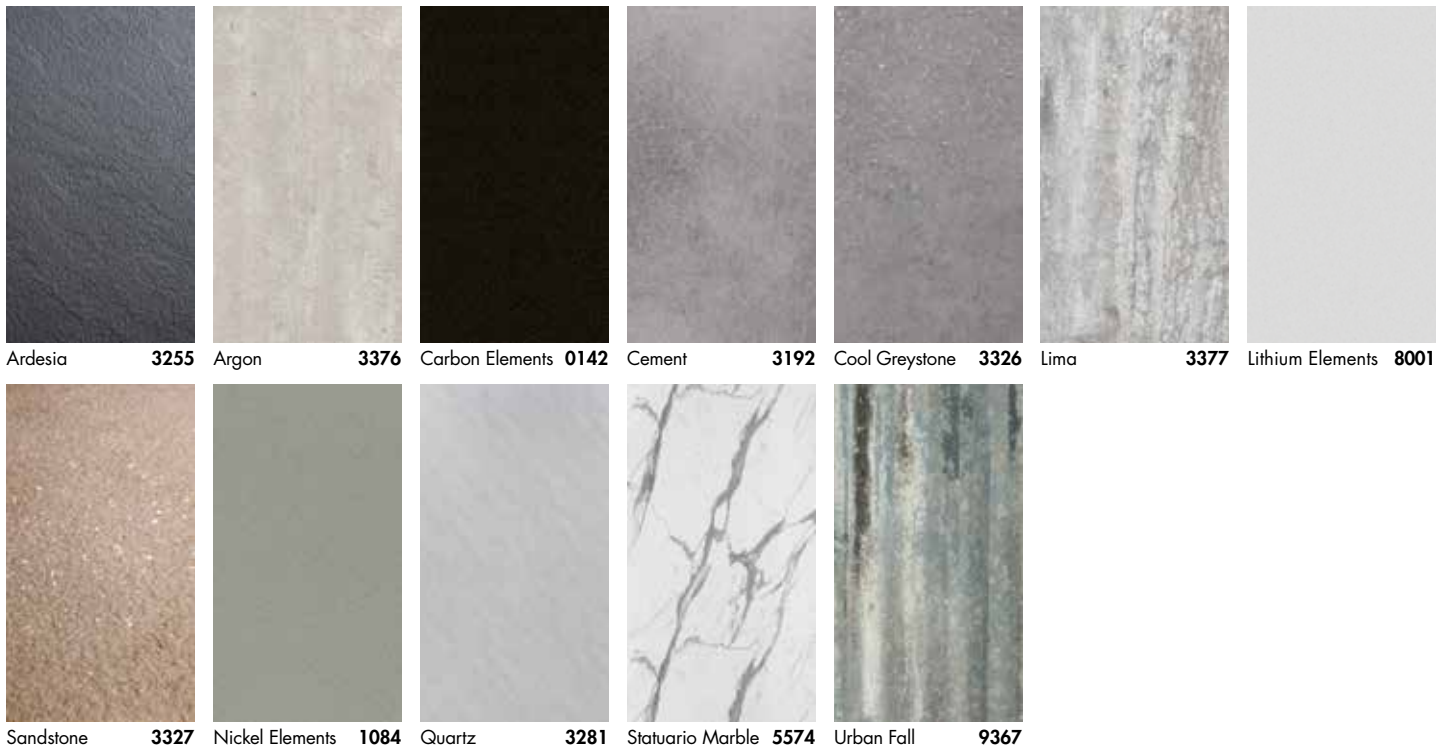

Wall Panelling

The Elegance Collection