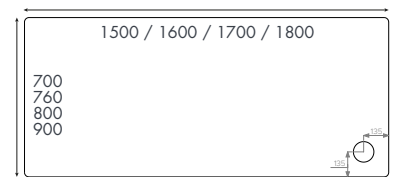

Standard + Anti Slip Trays

Finish – White

Material – 45mm acrylic capped stone resin shower tray

Waste – 90mm fast flow waste also available

Compatibility – Fully compatible with the Instinct shower enclosure ranges

Components – Available with leg and panel set to raise off the floor

Safety – Anti slip rated to Class C standard

Anti Slip Option

Low Profile Standard Trays		
UN970100	900 x 700mm	£209.00
UN976100	900 x 760mm	£235.00
UN980100	900 x 800mm	£271.00
UN1070100	1000 x 700mm	£280.00
UN1076100	1000 x 760mm	£280.00
UN1080100	1000 x 800mm	£301.00
UN1090100	1000 x 900mm	£318.00
UN1176100	1100 x 760mm	£315.00
UN1180100	1100 x 800mm	£320.00
UN1190100	1100 x 900mm	£314.00
UN1270100	1200 x 700mm	£292.00
UN1276100	1200 x 760mm	£286.00
UN1280100	1200 x 800mm	£268.00
UN1290100	1200 x 900mm	£311.00
UN1380100	1300 x 800mm	£401.00
UN1470100	1400 x 700mm	£431.00
UN1480100	1400 x 800mm	£446.00
UN1490100	1400 x 900mm	£478.00
UN1570100	1500 x 700mm	£496.00
UN1576100	1500 x 760mm	£496.00
UN1580100	1500 x 800mm	£496.00
UN1590100	1500 x 900mm	£496.00
UN1670100	1600 x 700mm	£528.00
UN1676100	1600 x 760mm	£528.00
UN1680100	1600 x 800mm	£528.00
UN1690100	1600 x 900mm	£528.00
UN1770100	1700 x 700mm	£545.00
UN1776100	1700 x 760mm	£545.00
UN1780100	1700 x 800mm	£560.00
UN1790100	1700 x 900mm	£579.00
UN1880100	1800 x 800mm	£659.00

Low Profile Anti Slip Trays		
ASUN970100	900 x 700mm	£264.00
ASUN976100	900 x 760mm	£294.00
ASUN980100	900 x 800mm	£339.00
ASUN1070100	1000 x 700mm	£350.00
ASUN1076100	1000 x 760mm	£350.00
ASUN1080100	1000 x 800mm	£376.00
ASUN1090100	1000 x 900mm	£397.00
ASUN1176100	1100 x 760mm	£399.00
ASUN1180100	1100 x 800mm	£399.00
ASUN1190100	1100 x 900mm	£399.00
ASUN1270100	1200 x 700mm	£372.00
ASUN1276100	1200 x 760mm	£357.00
ASUN1280100	1200 x 800mm	£335.00
ASUN1290100	1200 x 900mm	£389.00
ASUN1380100	1300 x 800mm	£497.00
ASUN1470100	1400 x 700mm	£533.00
ASUN1480100	1400 x 800mm	£539.00
ASUN1490100	1400 x 900mm	£555.00
ASUN1570100	1500 x 700mm	£605.00
ASUN1576100	1500 x 760mm	£605.00
ASUN1580100	1500 x 800mm	£616.00
ASUN1590100	1500 x 900mm	£626.00
ASUN1670100	1600 x 700mm	£641.00
ASUN1676100	1600 x 760mm	£657.00
ASUN1680100	1600 x 800mm	£667.00
ASUN1690100	1600 x 900mm	£665.00
ASUN1770100	1700 x 700mm	£684.00
ASUN1776100	1700 x 760mm	£698.00
ASUN1780100	1700 x 800mm	£705.00
ASUN1790100	1700 x 900mm	£718.00
ASUN1880100	1800 x 800mm	£770.00