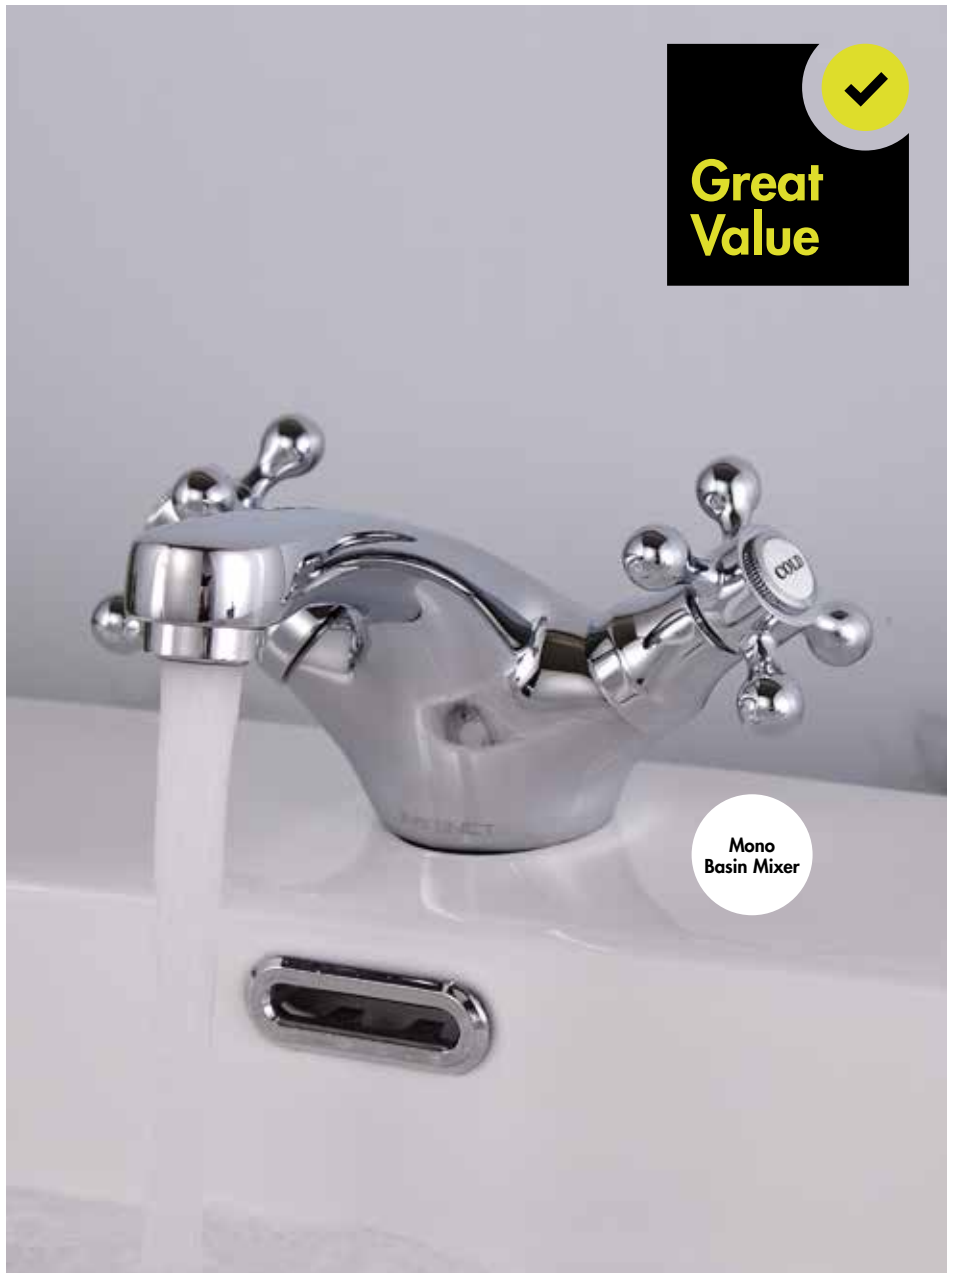

# Kensington Cross

**Mono Basin Mixer (Click Waste)**

Finish – Chrome  
Dimensions – 105(h) x 203(w) x 152(d) mm

Flow Rate – 5.1 l/min

**INST-KNX-BM** £67.00

**Great Value**

Mono Basin Mixer

Bath Shower Mixer + Kit