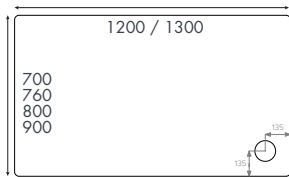

Standard + Anti Slip Trays

Finish – White

Material – 45mm acrylic capped stone resin shower tray

Waste – 90mm fast flow waste also available

Compatibility – Fully compatible with the Instinct shower enclosure ranges

Components – Available with leg and panel set to raise off the floor

Safety – Anti slip rated to Class C standard

Anti Slip Option

Low Profile Standard Trays		
UN970100	900 x 700mm	£209.00
UN976100	900 x 760mm	£235.00
UN980100	900 x 800mm	£271.00
UN1070100	1000 x 700mm	£280.00
UN1076100	1000 x 760mm	£280.00
UN1080100	1000 x 800mm	£301.00
UN1090100	1000 x 900mm	£318.00
UN1176100	1100 x 760mm	£315.00
UN1180100	1100 x 800mm	£320.00
UN1190100	1100 x 900mm	£314.00
UN1270100	1200 x 700mm	£292.00
UN1276100	1200 x 760mm	£286.00
UN1280100	1200 x 800mm	£268.00
UN1290100	1200 x 900mm	£311.00
UN1380100	1300 x 800mm	£401.00
UN1470100	1400 x 700mm	£431.00
UN1480100	1400 x 800mm	£446.00
UN1490100	1400 x 900mm	£478.00
UN1570100	1500 x 700mm	£496.00
UN1576100	1500 x 760mm	£496.00
UN1580100	1500 x 800mm	£496.00
UN1590100	1500 x 900mm	£496.00
UN1670100	1600 x 700mm	£528.00
UN1676100	1600 x 760mm	£528.00
UN1680100	1600 x 800mm	£528.00
UN1690100	1600 x 900mm	£528.00
UN1770100	1700 x 700mm	£545.00
UN1776100	1700 x 760mm	£545.00
UN1780100	1700 x 800mm	£560.00
UN1790100	1700 x 900mm	£579.00
UN1880100	1800 x 800mm	£659.00

Low Profile Anti Slip Trays		
ASUN970100	900 x 700mm	£264.00
ASUN976100	900 x 760mm	£294.00
ASUN980100	900 x 800mm	£339.00
ASUN1070100	1000 x 700mm	£350.00
ASUN1076100	1000 x 760mm	£350.00
ASUN1080100	1000 x 800mm	£376.00
ASUN1090100	1000 x 900mm	£397.00
ASUN1176100	1100 x 760mm	£399.00
ASUN1180100	1100 x 800mm	£399.00
ASUN1190100	1100 x 900mm	£399.00
ASUN1270100	1200 x 700mm	£372.00
ASUN1276100	1200 x 760mm	£357.00
ASUN1280100	1200 x 800mm	£335.00
ASUN1290100	1200 x 900mm	£389.00
ASUN1380100	1300 x 800mm	£497.00
ASUN1470100	1400 x 700mm	£533.00
ASUN1480100	1400 x 800mm	£539.00
ASUN1490100	1400 x 900mm	£555.00
ASUN1570100	1500 x 700mm	£605.00
ASUN1576100	1500 x 760mm	£605.00
ASUN1580100	1500 x 800mm	£616.00
ASUN1590100	1500 x 900mm	£626.00
ASUN1670100	1600 x 700mm	£641.00
ASUN1676100	1600 x 760mm	£657.00
ASUN1680100	1600 x 800mm	£667.00
ASUN1690100	1600 x 900mm	£665.00
ASUN1770100	1700 x 700mm	£684.00
ASUN1776100	1700 x 760mm	£698.00
ASUN1780100	1700 x 800mm	£705.00
ASUN1790100	1700 x 900mm	£718.00
ASUN1880100	1800 x 800mm	£770.00