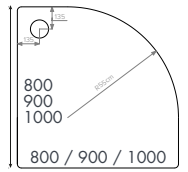

Quadrant Shower Trays

Quad on legs

from
£280

Anti Slip
Option

Standard + Anti Slip Trays

Finish – White

Material – 45mm acrylic capped stone resin shower tray

Waste – 90mm fast flow waste also available