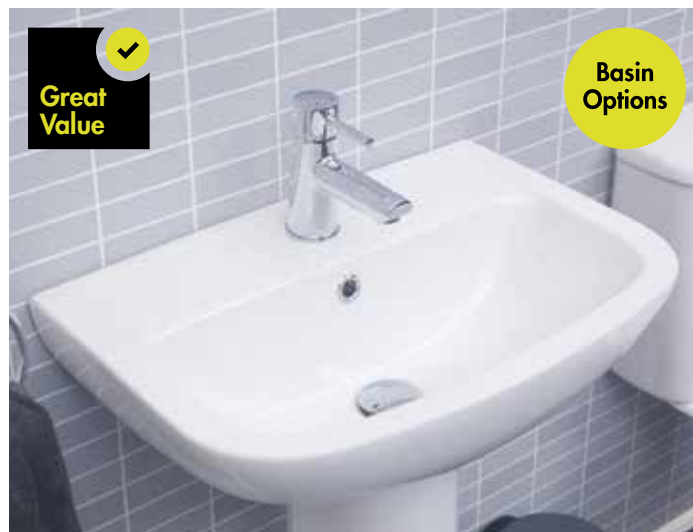

550mm Square Basin (Full Pedestal)

Basin Dimensions – 185(h) x 550(w) x 390(d) mm
Pedestal Dimensions – 660(h) x 165(w) x 150(d) mm
Overall Dimensions – 800(h) x 550(w) x 390(d) mm
Overflow – Chrome effect overflow supplied

INSTWHSQ55BA1	550mm One Taphole Basin	£86.00
INSTWHSQ55BA2	550mm Two Taphole Basin	£86.00
INSTWHPE	Full Pedestal	£36.00
Total		£122.00