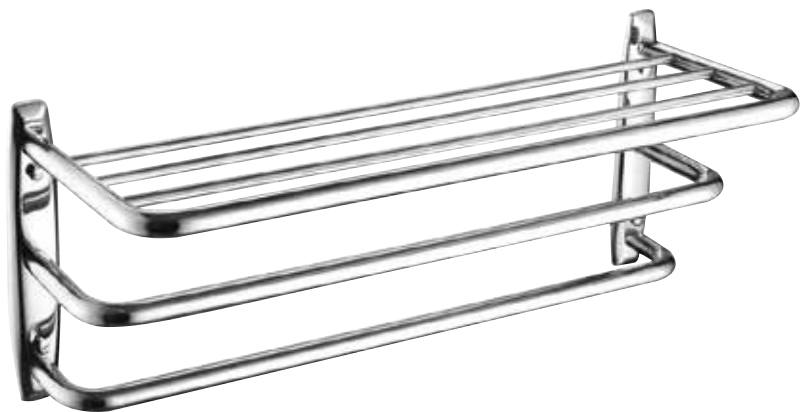

Finish – Chrome
Dimensions – 558(h) x 290(w) x 212(d) mm

COMP TSTACK1 C £122.00

Clothes Line

Finish – Chrome
Dimensions – 91(h) x 91(w) x 31(d) mm

COMP LINE C £35.00

Tier Towel Shelf

Finish – Chrome
Dimensions – 255(h) x 640(w) x 220(d) mm