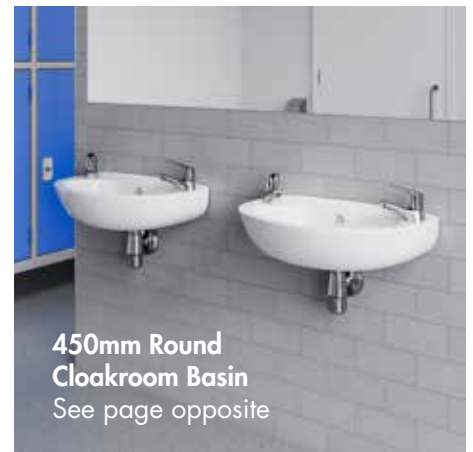

Atlas Commercial

Basin Options

400mm Portsmouth Basin (No Chain Stay Hole Punching)

Dimensions – 180(h) x 400(w) x 364(d) mm

PORT40BA1FN 400mm One Taphole Basin £109.00

PORT40BA2FN 400mm Two Taphole Basin £109.00

BRACKPORT Heavy Duty Bracket £162.00

400mm Portsmouth Basin (No Overflow or Chain Stay Hole Punching)

Dimensions – 180(h) x 400(w) x 364(d) mm

PORT40BA2NN 400mm Two Taphole Basin £109.00

BRACKPORT Heavy Duty Bracket £162.00

Basin Options

500mm Portsmouth Basin (No Overflow or Chain Stay Hole Punching)

Dimensions – 180(h) x 500(w) x 421(d) mm

PORT50BA1LHNN 500mm One Taphole Left Hand Basin £110.00

PORT50BA1RHNN 500mm One Taphole Right Hand Basin £110.00

BRACKPORT Heavy Duty Bracket £162.00

Basin Options

500mm Portsmouth Basin (No Overflow or Chain Stay Hole Punching)

Dimensions – 180(h) x 500(w) x 421(d) mm

PORT50BA2FN 500mm Two Taphole – No Chain Stay Hole £110.00

PORT50BA2NN 500mm Two Taphole – No Overflow or Chain Stay Hole £110.00

BRACKPORT Heavy Duty Bracket £162.00