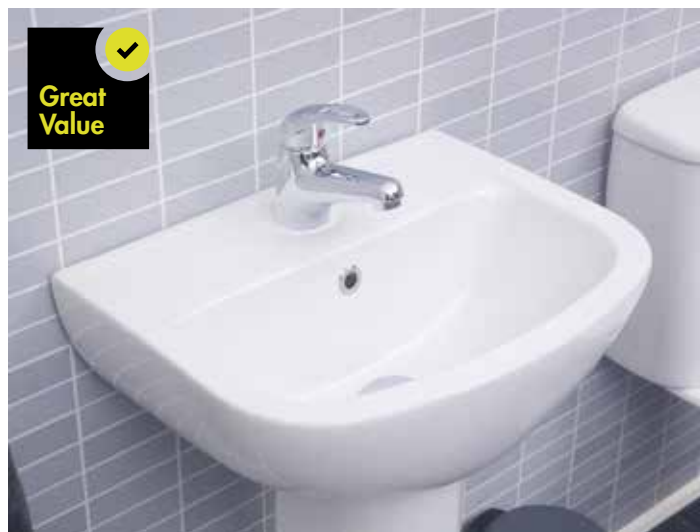

450mm Square Basin (Full Pedestal)

Basin Dimensions – 180(h) x 455(w) x 340(d) mm
Pedestal Dimensions – 660(h) x 165(w) x 150(d) mm
Overall Dimensions – 810(h) x 455(w) x 340(d) mm
Overflow – Chrome effect overflow supplied

INSTWHSQ45BA1	450mm One Taphole Basin	£81.00
INSTWHPE	Full Pedestal	£36.00
Total		£117.00