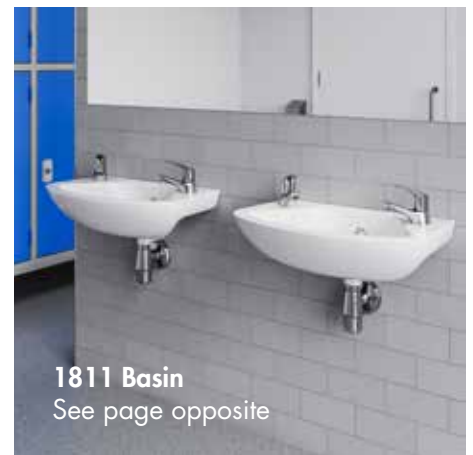

Atlas Commercial

Basin Options

400mm Portsmouth Basin (No Chain Stay Hole Punching)

Dimensions – 180(h) x 400(w) x 364(d) mm

PORT40BA1FN 400mm One Taphole Basin £109.00

PORT40BA2FN 400mm Two Taphole Basin £109.00

BRACKPORT Heavy Duty Bracket £162.00

400mm Portsmouth Basin (No Overflow or Chain Stay Hole Punching)

Dimensions – 180(h) x 400(w) x 364(d) mm

PORT40BA2NN 400mm Two Taphole Basin £109.00

BRACKPORT Heavy Duty Bracket £162.00

Basin Options

500mm Portsmouth Basin (No Overflow or Chain Stay Hole Punching)

Dimensions – 180(h) x 500(w) x 421(d) mm

PORT50BA1LHNN 500mm One Taphole Left Hand Basin £110.00

PORT50BA1RHNN 500mm One Taphole Right Hand Basin £110.00

BRACKPORT Heavy Duty Bracket £162.00

Basin Options

500mm Portsmouth Basin (No Overflow or Chain Stay Hole Punching)

Dimensions – 180(h) x 500(w) x 421(d) mm

PORT50BA2FN 500mm Two Taphole – No Chain Stay Hole £110.00

PORT50BA2NN 500mm Two Taphole – No Overflow or Chain Stay Hole £110.00

BRACKPORT Heavy Duty Bracket £162.00