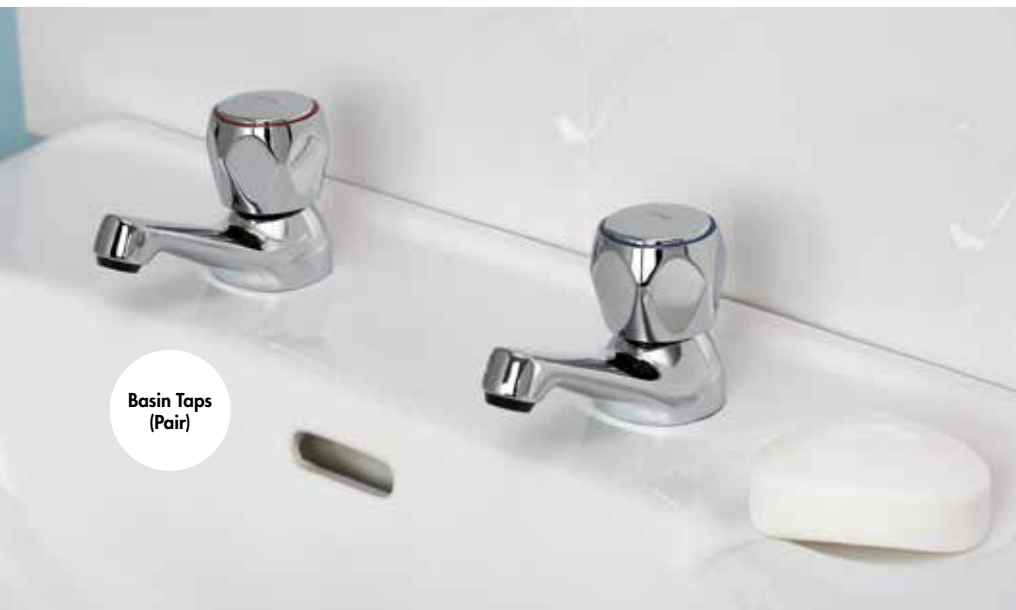

Basin Taps (Pair)

Shower Kit