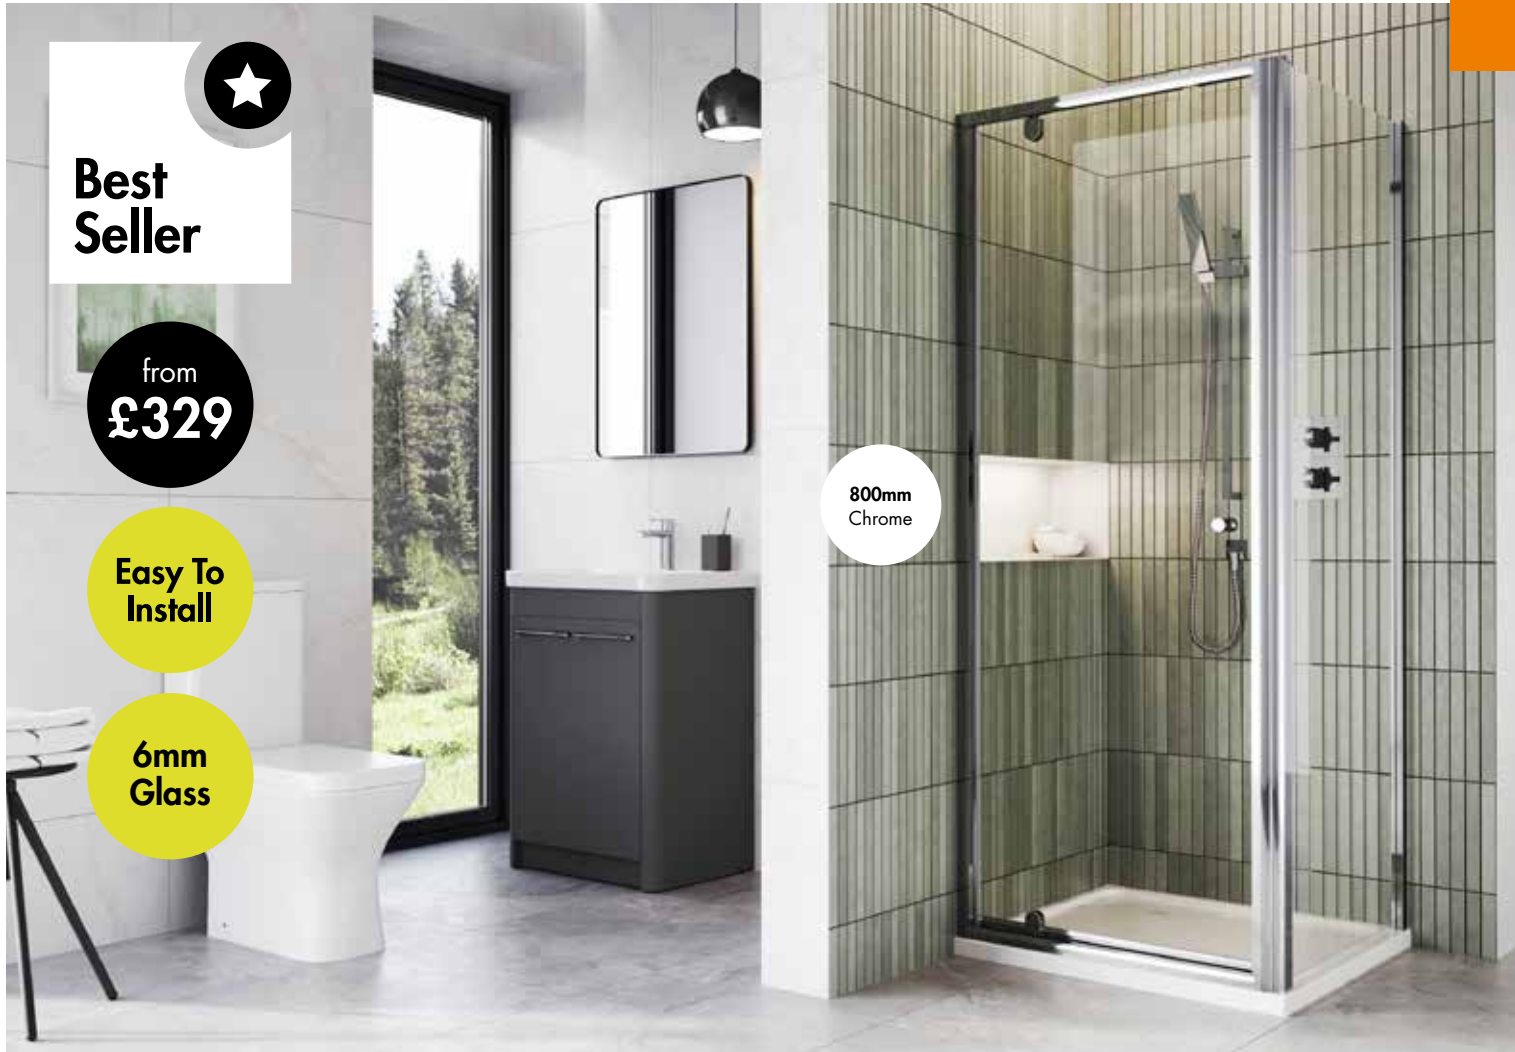

Extension Profile

| | Size | |
|-----------------|------|--------|
| V2INZEXT | 40mm | £72.00 |

Instinct 6 1200 x 900mm
Single Door Quadrant (see page 157)

Shower Enclosures

Instinct 6 Pivot Doors

Finish – Chrome or Black (including matching top cover caps)
 Dimensions – 1900(h) mm
 Assembly – Easy installation