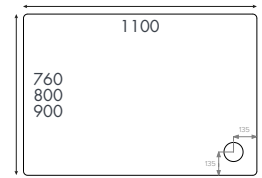

10 Years on Standard Shower Trays

10 Years on Anti Slip Shower Trays

Shower Trays

Rectangular Shower Trays

Rectangle flat to floor

Standard + Anti Slip Trays

Finish – White

Material – 45mm acrylic capped stone resin shower tray