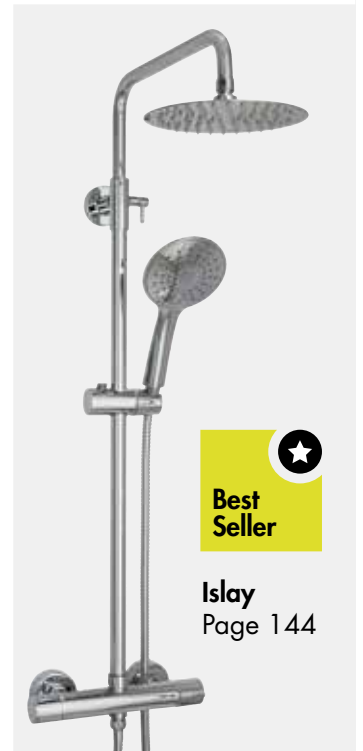

Aline
Page 144

Islay
Page 144