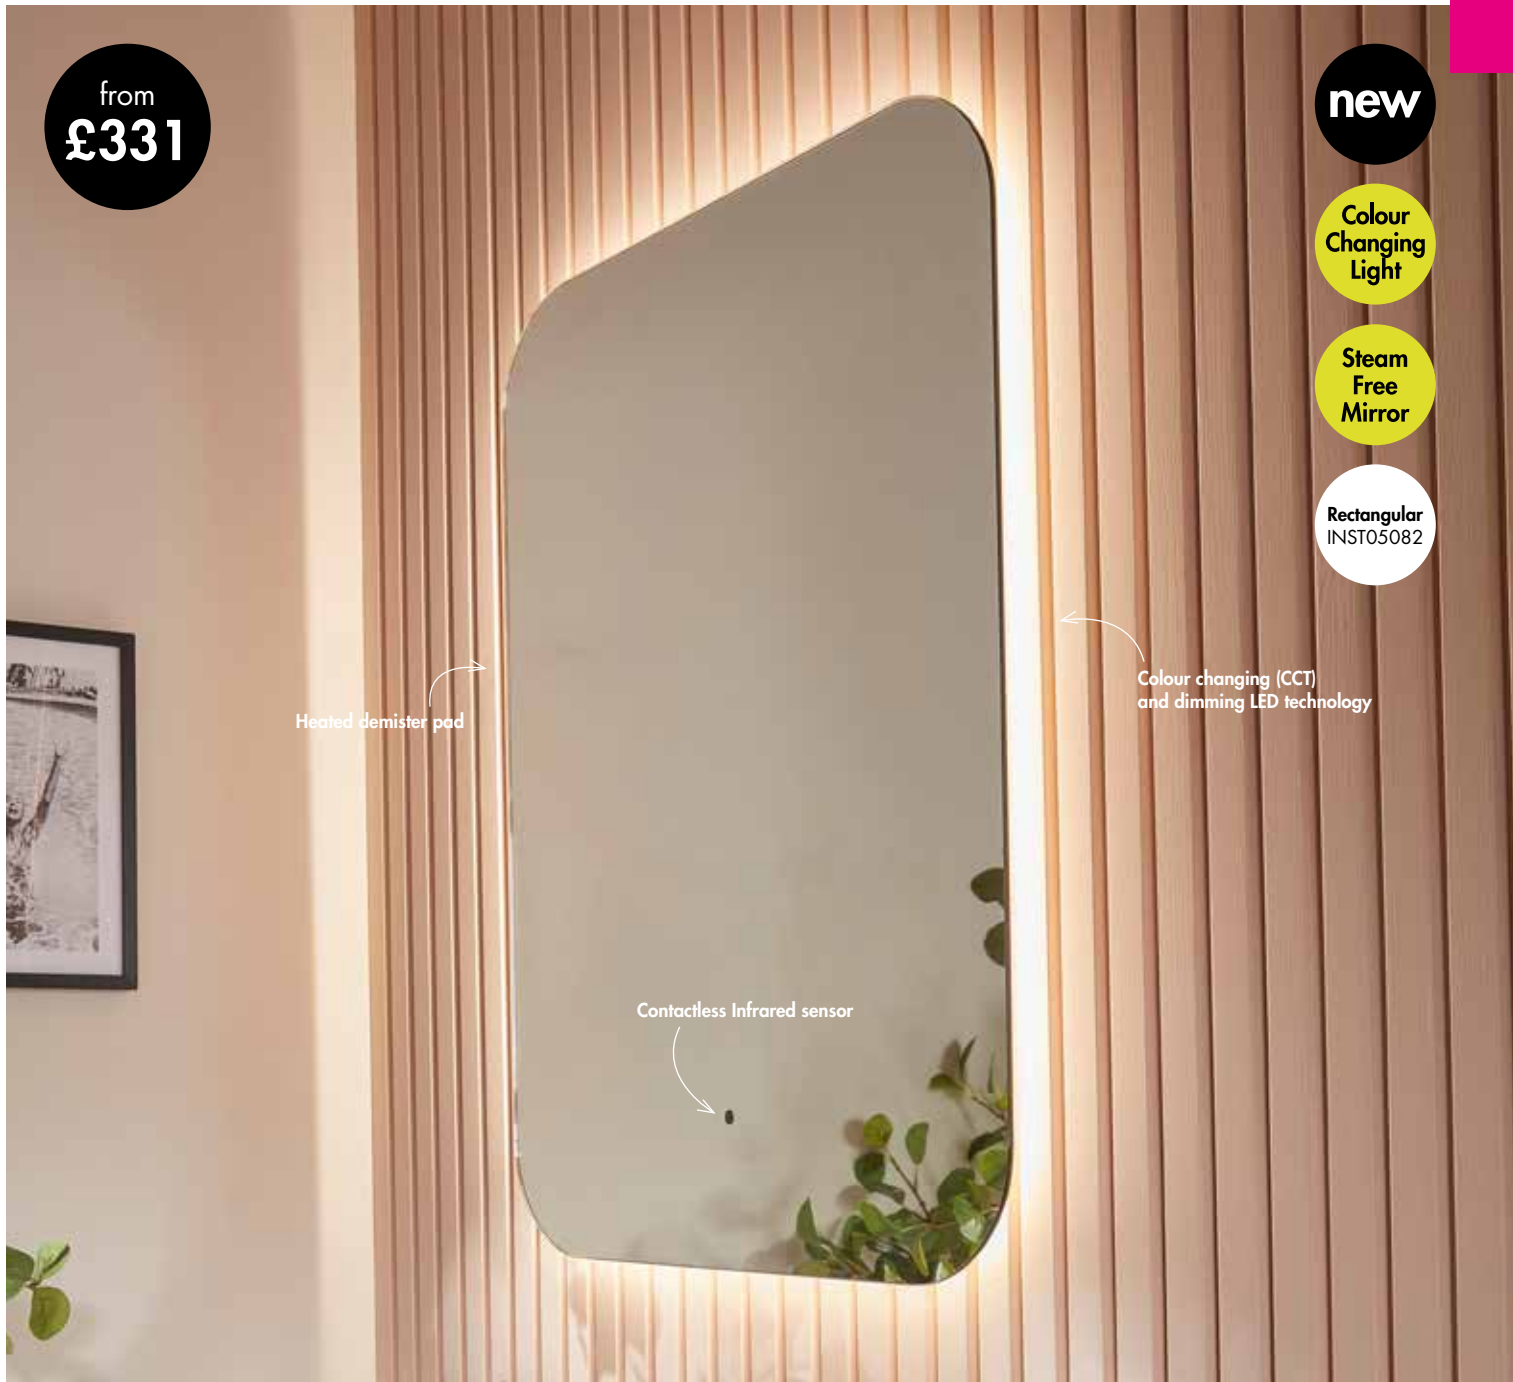

Mirrors

from
£331

new

Colour Changing Light

Steam Free Mirror

Rectangular INST05082

Heated demister pad

Contactless Infrared sensor

Colour changing (CCT) and dimming LED technology

Eske LED Illuminated Mirror

Lighting – Colour changing (CCT) and dimming LED technology

Controls – Contactless infrared sensor

Dimensions –

800(h) x 400(w) x 26(d) mm (INST05080)

700(h) x 500(w) x 26(d) mm (INST05081)

800(h) x 600(w) x 26(d) mm (INST05082)

600 (diameter) x 26(d) mm (INST05083)

800 (diameter) x 26(d) mm (INST05084)

INST05080	Rectangular	£331.00
INST05081	Rectangular	£334.00
INST05082	Rectangular	£354.00
INST05083	Circular	£354.00
INST05084	Circular	£425.00

The stylish, backlit, colour changing Eske mirror collection allows adaptable lighting to suit your space. Scan to view the range

INST05080

INST05081

INST05082

INST05083

INST05084