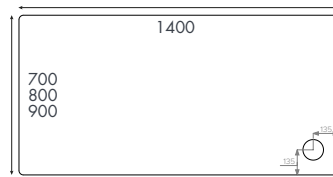

10 Years on Standard Shower Trays

10 Years on Anti Slip Shower Trays

Shower Trays

Rectangular Shower Trays

Rectangle flat to floor

Standard + Anti Slip Trays

Finish – White

Material – 45mm acrylic capped stone resin shower tray