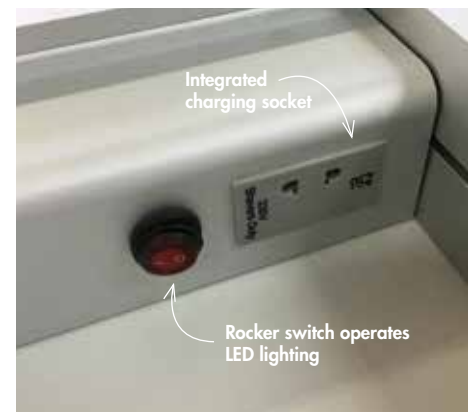

Adjustable glass shelves

Integrated
charging socketRocker switch operates
LED lighting

INST06058 + INST06056

INST06059 + INST06057

Marsett Aluminium Cabinet

Shelves – Two shelves (Adjustable)

Doors – Single sided mirror doors, soft close hinges