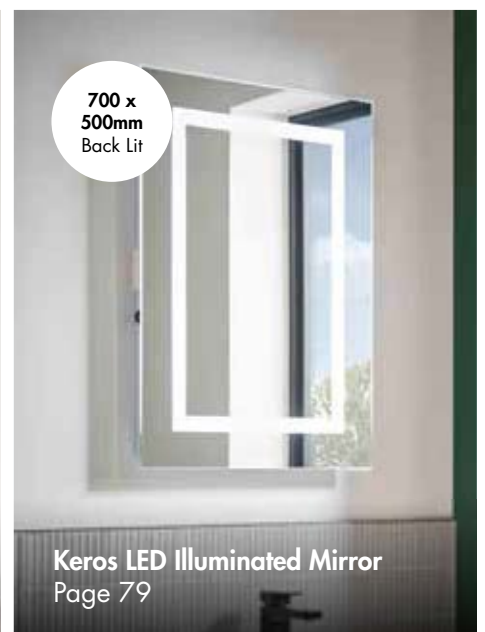

Find your perfect light