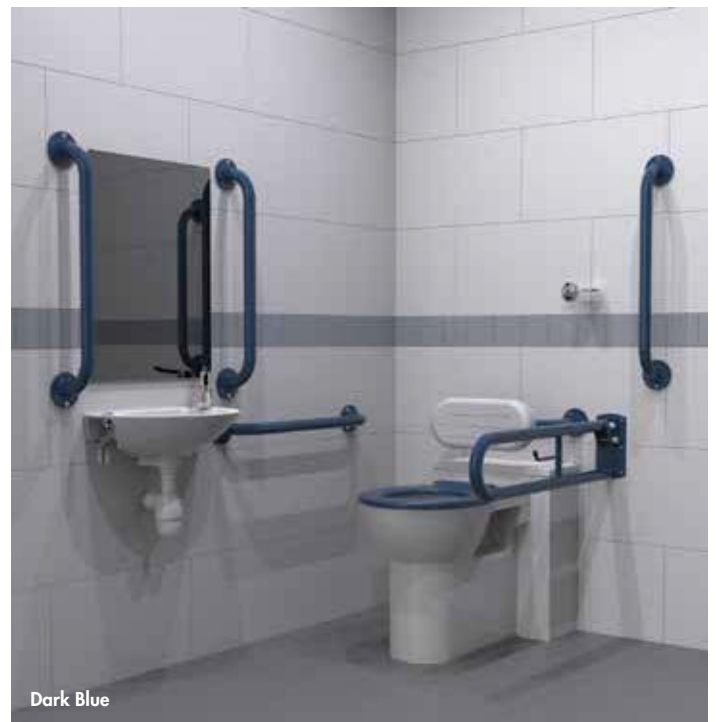

DOC M Packs

DOC M Pack – Back To Wall (Concealed Cistern)

DOC M Pack – Back To Wall (Concealed Cistern), Basin (Two Taphole), Rails + Seat, Extended Lever in Chrome

DM800K/WH	White	£1039.00
DM800K/GY	Grey	£1039.00
DM800K/DG	Dark Grey	£1039.00
DM800K/DB	Dark Blue	£1039.00

£1039

Great Value