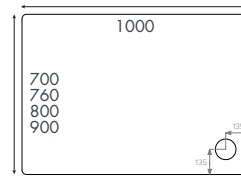

10 Years on Standard Shower Trays

10 Years on Anti Slip Shower Trays

Shower Trays

Rectangular Shower Trays

Rectangle flat to floor

Standard + Anti Slip Trays

Finish – White

Material – 45mm acrylic capped stone resin shower tray