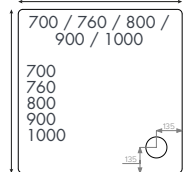

Standard + Anti Slip Trays

Finish – White

Material – 45mm acrylic capped stone resin shower tray

Waste – 90mm fast flow waste also available

Compatibility – Fully compatible with the Instinct shower enclosure ranges