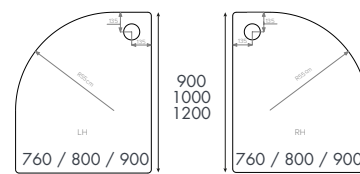

Shower Trays

Offset Quadrant Shower Trays

from
£359

**Anti Slip
Option**

Standard + Anti Slip Trays

Finish – White
Material – 45mm acrylic capped stone resin shower tray
Waste – 90mm fast flow waste also available
Compatibility – Fully compatible with the Instinct shower enclosure ranges
Components – Available with leg and panel set to raise off the floor
Safety – Anti slip rated to Class C standard

Low Profile Standard Trays

Left Hand Quadrant

H976LQ100	900 x 760mm	£359.00
H980LQ100	900 x 800mm	£363.00
H1080LQ100	1000 x 800mm	£370.00
H1280LQ100	1200 x 800mm	£402.00
H1290LQ100	1200 x 900mm	£444.00

Right Hand Quadrant

H976RQ100	900 x 760mm	£359.00
H980RQ100	900 x 800mm	£363.00
H1080RQ100	1000 x 800mm	£370.00
H1280RQ100	1200 x 800mm	£402.00
H1290RQ100	1200 x 900mm	£444.00

Low Profile Anti Slip Trays

Left Hand Quadrant Anti Slip

ASH976LQ100	900 x 760mm	£395.00
ASH980LQ100	900 x 800mm	£399.00
ASH1080LQ100	1000 x 800mm	£408.00
ASH1280LQ100	1200 x 800mm	£443.00
ASH1290LQ100	1200 x 900mm	£490.00

Right Hand Quadrant Anti Slip

ASH976RQ100	900 x 760mm	£395.00
ASH980RQ100	900 x 800mm	£399.00
ASH1080RQ100	1000 x 800mm	£408.00
ASH1280RQ100	1200 x 800mm	£443.00
ASH1290RQ100	1200 x 900mm	£490.00

INSTINCT® | PRO

Anti Slip
Take the safe option

10
YEARS
OF EXCELLENCE

Integrated into the skin of the shower tray, the non slip surface delivers a confident and sturdy showering experience under foot. The Anti Slip is independently approved to the highest rating of domestic use (Class C) to ensure the highest level of confidence and safety.

Integrated in the shower tray to aid the prevention of slips and falls
Class C slip rating - the highest level of approval for domestic use
Conforms to BS7976-2 2002
Complete with 10 year guarantee