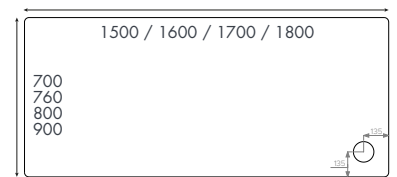

10 Years on Standard Shower Trays

10 Years on Anti Slip Shower Trays

Shower Trays

Rectangular Shower Trays

Rectangle flat to floor

Standard + Anti Slip Trays

Finish – White

Material – 45mm acrylic capped stone resin shower tray