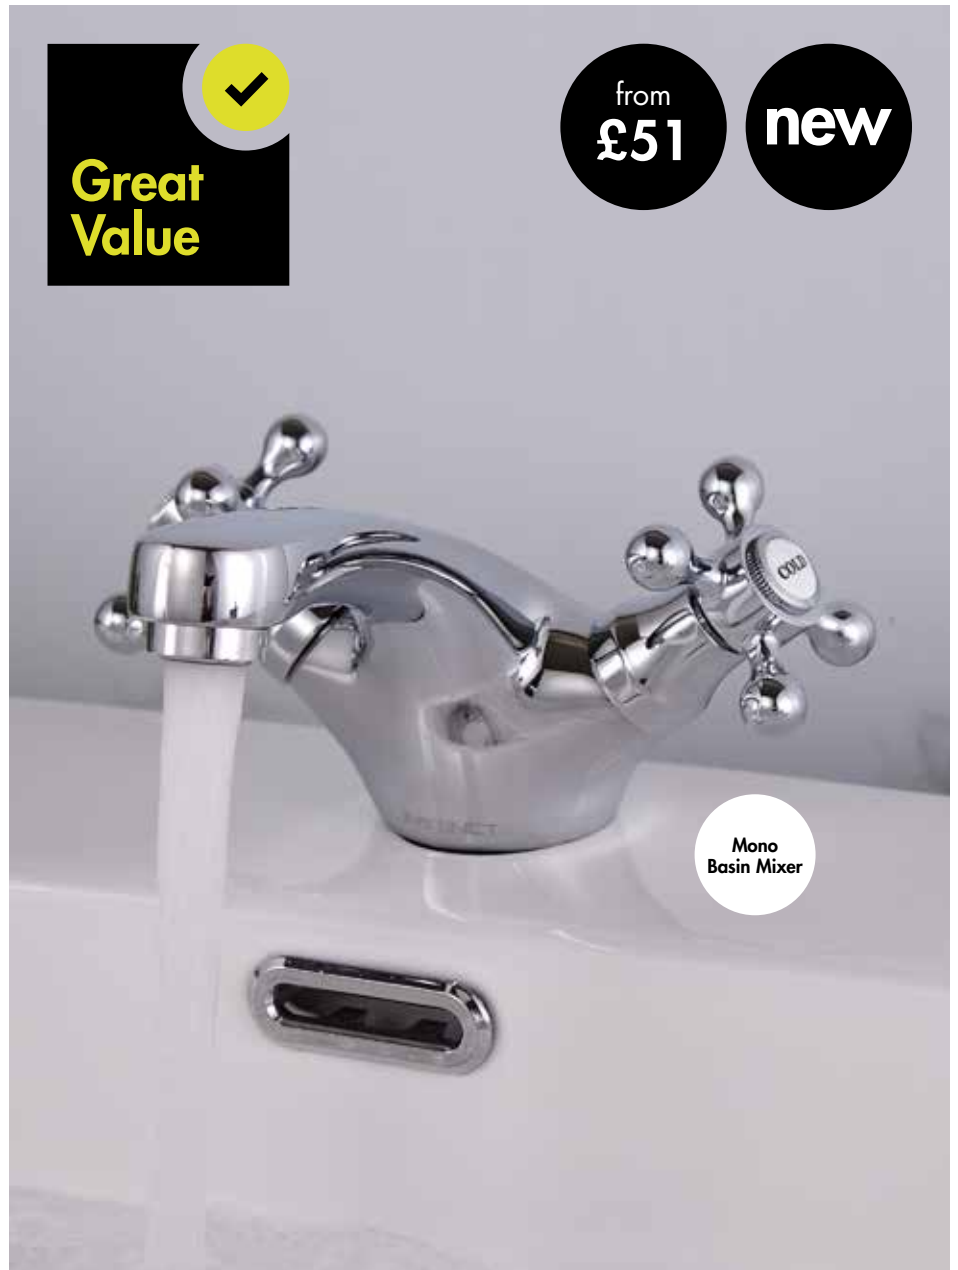

Great Value

from £51 new

Mono Basin Mixer